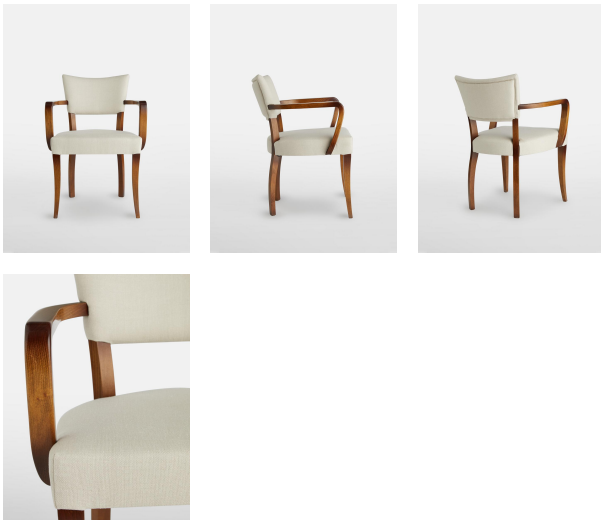

SOHO HOME

Molina Armchair, Linen, Natural, Us

€805 Regular

€684 Membership

Available in

Product details

A House hero, you'll find our comfy upholstered dining chair everywhere from High Road House to Soho House Berlin, as well as a vintage version in Kettner's Townhouse. The chair is made in Italy with a hardwood beech frame and is upholstered in slubby linen.

Dimensions

Product dimensions: H79 x W60 x D57cm / H30.9 x W23.6 x D22.4"

Product weight: 11kg / 24.3lbs

Packaged or boxed dimensions: H86 x W61 x D59cm / H33.9 x W24 x D23.2"

Packaged or boxed weight: 14kg / 30.9lbs

Removable cushions: No

Removable legs: No

Seat depth: 49.5cm

Seat height: 48cm

Seat width: 51.5cm