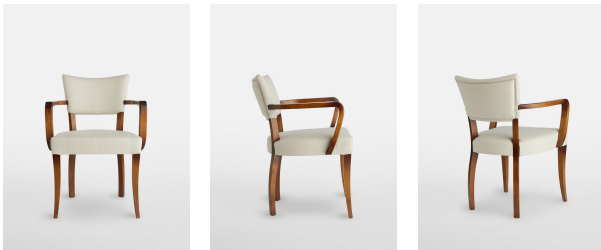

Molina Armchair, Linen, Natural

£625

Regular

£531

Membership

Available in

Linen Natural

Velvet Mustard

Velvet Grey Blue

Product details

A House hero, you'll find our comfy upholstered dining chair everywhere from High Road House to Soho House Berlin, as well as a vintage version in Kettner's Townhouse. The chair is made in Italy with a hardwood beech frame and is upholstered in slubby linen.

- Dining chair with upholstered seat and back
- Curved wooden arms
- Upholstered in slubby linen
- Dark hardwood beech frame
- Inspired by the vintage dining chairs at Kettner's Townhouse

Dimensions

Product dimensions: H79 x W60 x D57cm / H30.9 x W23.6 x D22.4"

Composition: 100% Linen

Fabric: Linen

Feet: Beech

Filling: Foam

Frame: Beech

Material: Beech

Removable cushions: No

Removable legs: No