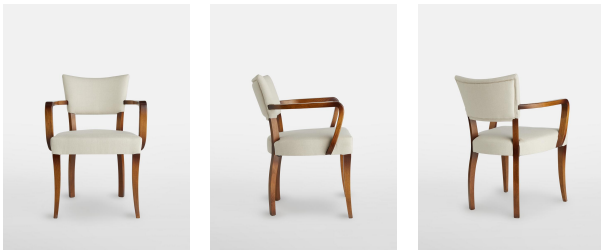

SOHO HOME

Molina Armchair, Linen, Natural

€605 Regular

€484 Membership

Available in

Product details

A House hero, you'll find our comfy upholstered dining chair everywhere from High Road House to Soho House Berlin, as well as a vintage version in Kettner's Townhouse. The chair is made in Italy with a hardwood beech frame and is upholstered in slubby linen.

Dimensions

Product dimensions: H79 x W60 x D57cm / H30.9 x W23.6 x D22.4"

Product weight: 11kg / 24.3lbs

Packaged or boxed dimensions: H86 x W61 x D59cm / H33.9 x W24 x D23.2"

Packaged or boxed weight: 14kg / 30.9lbs