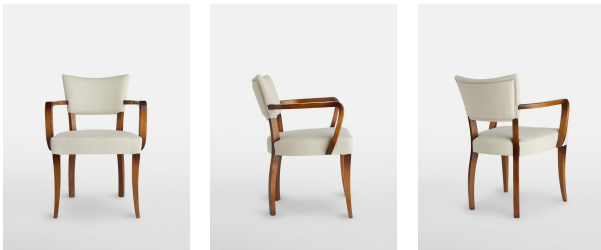

## Molina Armchair, Linen, Natural

€815 Regular

€693 Membership

### Product details

A House hero, you'll find our comfy upholstered dining chair everywhere from High Road House to Soho House Berlin, as well as a vintage version in Kettner's Townhouse. The chair is made in Italy with a hardwood beech frame and is upholstered in slubby linen.