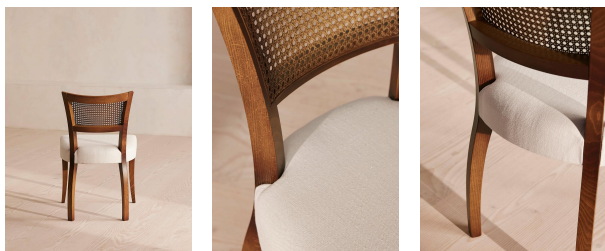

Pair Of Molina Dining Chairs, Cane Back, Linen, Natural

£1,195

Regular

£1,016

Membership

Available in

Linen Natural

Velvet Mustard

Velvet Grey Blue

Product details

A House hero, you'll find our cane Molina dining chairs in many of our Houses including High Road House and Soho House Berlin, as well as a vintage version in Kettner's Townhouse. The chairs are crafted in Italy and upholstered in slubby linen - the ideal solution for long lunches in the dining room.

- Dining chairs with cane back
- Slubby linen cushion
- Beech wood frame
- Inspired by the vintage dining chairs at Kettner's Townhouse

Dimensions

Product dimensions: H78 x W50 x D58cm / H30.7 x W19.7 x D22.8"

Filling: Foam

Frame: Beech

Material: Beech

Removable cushions: No

Removable legs: No

Seat depth: 49.5cm

Seat height: 48cm

Seat width: 51.5cm