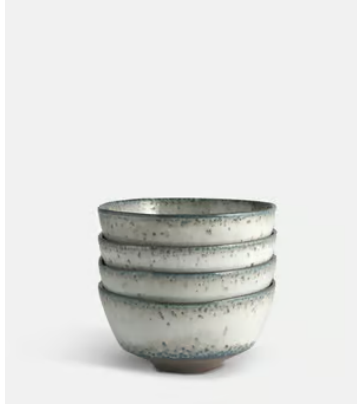

## Harpia Cereal Bowl, Set of Four

€78 Regular price

€66 Member price

Taking its cues from the serveware in Soho Roc House, our Harpia cereal bowls are crafted from durable stoneware and inspired by vintage ceramics. Each one is finished with a glossy, sage reactive glaze inside that creates unique tonal variations and speckles to mimic the shadows of light on water.