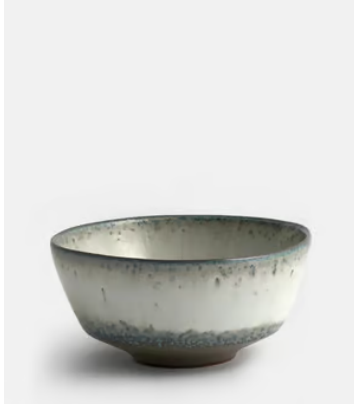

## Harpia Cereal Bowl, Set of Four

€78 Regular price

€66 Member price

Taking its cues from the serveware in Soho Roc House, our Harpia cereal bowls are crafted from durable stoneware and inspired by vintage ceramics. Each one is finished with a glossy, sage reactive glaze inside that creates unique tonal variations and speckles to mimic the shadows of light on water.