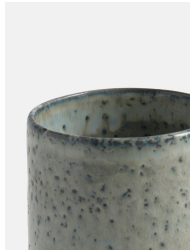

SOHO HOME

Harpia Mug, Set Of Four

€65 Regular

€55 Membership

Product details

Taking its cues from the serveware in Soho Roc House, our Harpia mugs are crafted from durable stoneware and inspired by vintage ceramics. Each one is finished with a glossy, sage reactive glaze inside that creates unique tonal variations and speckles to mimic the shadows of light on water.

Dimensions

Product dimensions: H11 x W13 x D9cm / H4.3 x W5.1 x D3.5"

Product weight: 0.9kg / 2lbs

Number of boxes: 4

Details

Material: Stoneware
Dishwasher Safe? Yes
Microwave Safe? Yes