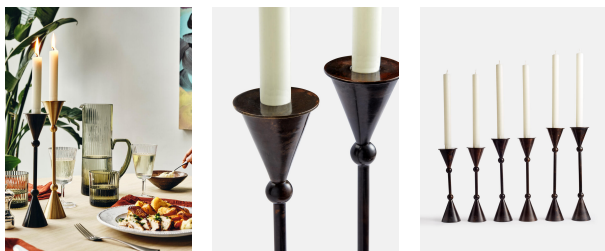

Set Of 2 Bruyere Candle Holders Patina Brass Medium

£60 Regular

£48 Membership

Product details

Featuring a slim stem and conical ends, the medium Bruyere candlestick holders draw inspiration from the vintage styles in White City. Crafted from a sturdy combination of brass and iron, each one brings an old-world feel to dinner settings.

- Inspired by White City House
- Set of two medium candleholders
- Blackened brass and iron
- Conical rim
- Slim stem

Dimensions

Product dimensions: H25 x W7 x D7cm / H10 x W3 x D3"

Product weight: 0.9kg / 2lbs