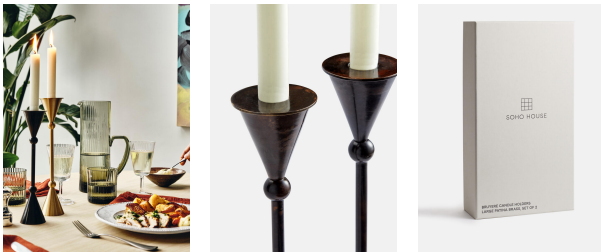

Dimensions

Product dimensions: H30 x W7 x D7cm / H11.8 x W2.8 x D2.8"

Product weight: 1kg / 2.2lbs

Details

Material: Brass

Care instructions: Place the candle holder on a firm flat heat resistant surface ensuring it stands steady. Ensure a secure fit within the holder in an upright position before lighting. Snuff out the flame at least 2 cm from the base before it reaches the holder. Clean with a dry cloth.