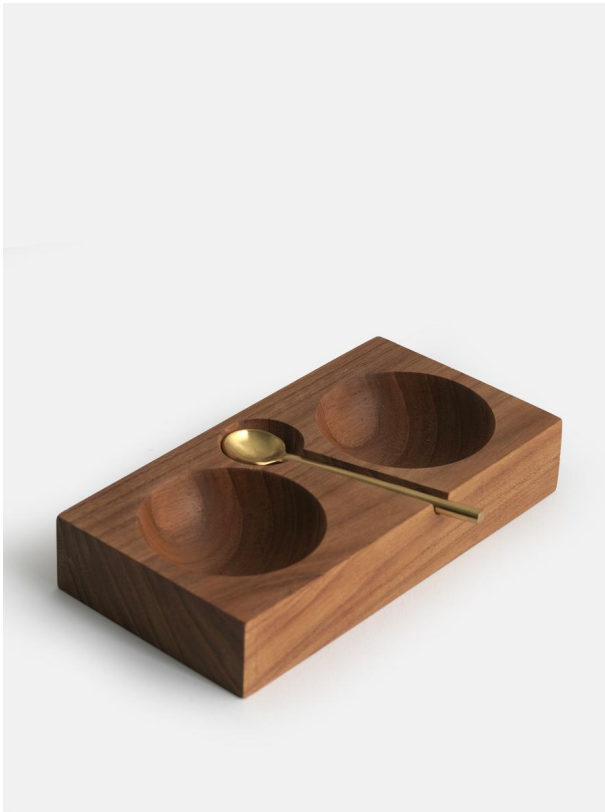

SOHO HOME

Culross Teak Double Cellar With Gold Spoon

€90 Regular

€77 Membership

Product details

Always have salt and seasoning to hand with the Culross set. This rounded duo pinch pot is crafted in Thailand from ethically sourced teak and comes with a gold finish spoon that's hand made in India.

Dimensions

Product dimensions: H2.54 x W15.2 x D7.6cm / H1 x W6 x D3"

Product weight: 0.2kg / 0.4lbs

Packaged or boxed weight: 15kg / 33.1lbs

Details

Materials: Teak & Stainless Steel Spoon
Dishwasher Safe: No, Hand wash with mild soap
Microwave Safe: No