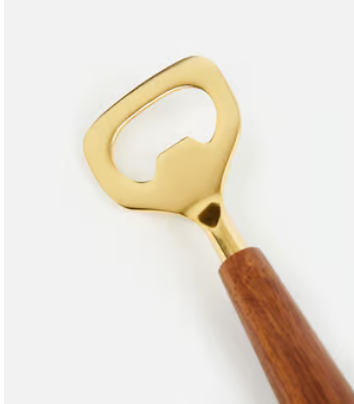

SOHO HOME

Gold & Wood Bottle Opener

~~€25~~ €6.95 Regular price

~~€21~~ €6 Member price

This classic-shaped opener makes light work of opening bottles. An attractive piece for any home bar, it has a stainless-steel finish.

Dimensions

Dimensions: H14.6 x W3.8 x D1.27cm / H5.7 x W1.5 x D0.5"

Weight: 2kg / 4.4lbs

Packaged weight: 2kg / 4.4lbs

Details

Materials: Sheesham, stainless Steel

Dishwasher Safe: No, Hand wash with mild soap