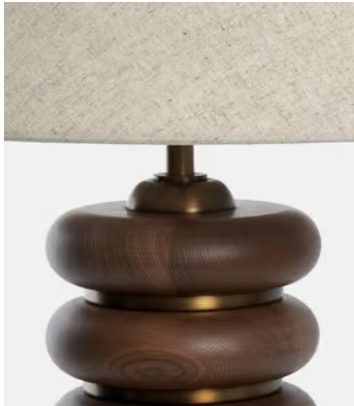

SOHO HOME

Greyson Table Lamp

€385 Regular price

€327 Member price

Designed for our House in Rome, this table lamp features stained oak and antique brass that will add a tactile accent to your home decor. Complemented with a coordinating linen shade, its appealingly clean and natural profile will sit elegantly atop side and coffee tables.

Dimensions

Dimensions: H63 x W44 x D44cm / H24.8 x W17.3 x D17.3"

Weight: 5kg / 11lbs

Packaged dimensions: H53 x W66 x D66cm / H20.9 x W26 x D26"

Packaged weight: 5kg / 11lbs

Details

Assembly required: Yes

Base dimensions: H52.3 x W16 x D16cm