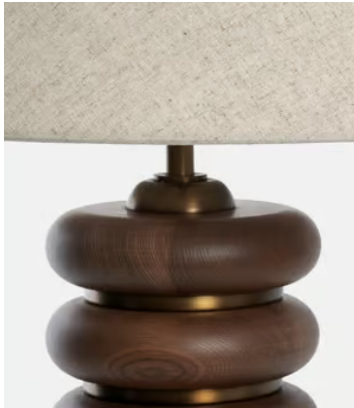

SOHO HOME

Greyson Table Lamp

€380 Regular price

€323 Member price

Designed for our House in Rome, this table lamp features stained oak and antique brass that will add a tactile accent to your home decor. Complemented with a coordinating linen shade, its appealingly clean and natural profile will sit elegantly atop side and coffee tables.

Dimensions

Product dimensions: H63 x W44 x D44cm / H24.8 x W17.3 x D17.3"

Product weight: 5kg / 11lbs

Packaged or boxed dimensions: H53 x W66 x D66cm / H20.9 x W26 x D26"

Packaged or boxed weight: 5kg / 11lbs