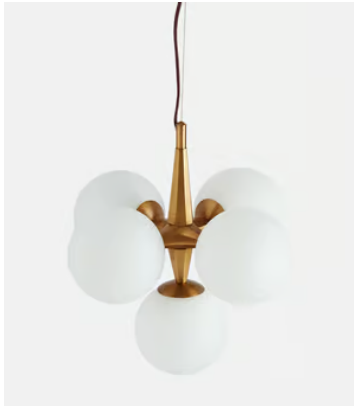

SOHO HOME

Lloyd Pendant

~~€585~~ €410 Regular price

~~€497~~ €328 Member price

Opaque globe lights feature in the club spaces at Soho House Amsterdam, where they diffuse a soft glow to create a cosy atmosphere. Finding inspiration in the clean lines and strong shapes of mid-century design, our Lloyd pendant looks as good by day as it does at night.

Dimensions

Dimensions: H40.5 x W43 x D43cm / H15.9 x W16.9 x D16.9"

Weight: 3kg / 6.6lbs

Packaged dimensions: H49 x W30 x D46cm / H19.3 x W11.8 x D18.1"

Packaged weight: 3kg / 6.6lbs

Details

Material: Brass and Glass

Cable & Ceiling Rose

Chain Length: 100cm

Height Adjustable: Yes

Minimum Height: 46cm

Maximum Height: 225cm

Ceiling Rose Diameter: 12.7cm

Bulb Specification

Bulb(s) Included: No