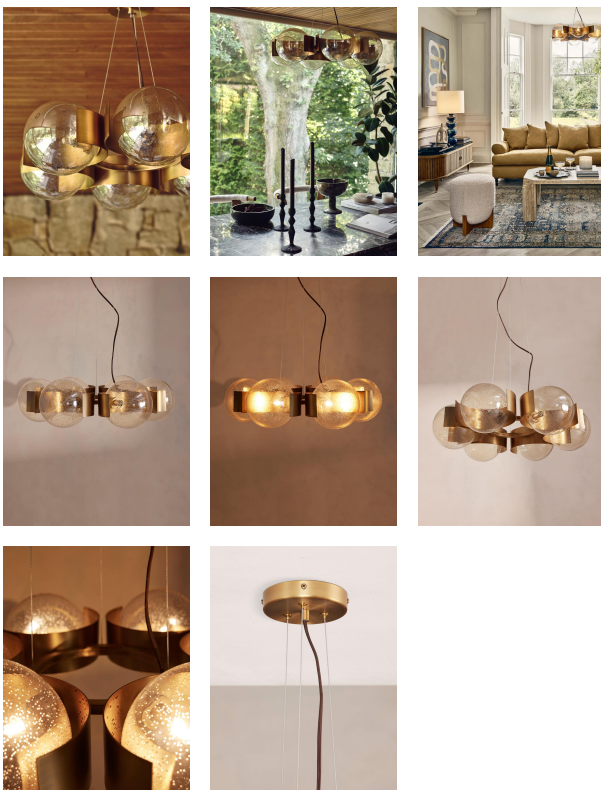

Allis Chandelier

€675 Regular

€540 Membership

Product details

Featuring six tinted glass globes on antique brass finish frame, this is a version of the Mid Century-style pendants in the Allis restaurant at White City House. Daisy Bere of Soho House Design says 'The one in White City House was based on a vintage find, which we scaled up to suit the space. This smaller version is closer to the original. The champagne tinted glass with the bubbles also casts shadows and adds a bit of texture.'

Dimensions

Product dimensions: H18 x W64 x D64cm / H70.9 x W25.2 x D25.2"

Product weight: 15kg / 33.1lbs

Packaged or boxed dimensions: H40 x W67 x D60cm / H15.7 x W26.4 x D23.6"

Packaged or boxed weight: 15kg / 33.1lbs