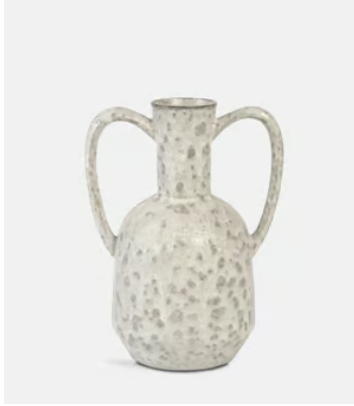

SOHO HOME

Sara Vase

~~€59~~ €26 Regular price

~~€50~~ €21 Member price

Our Sara vase was inspired by traditional vessels used to carry water from fountains, and the natural, relaxed interiors at Soho Roc House. Crafted in Portugal, each vase is finished with a distinctive speckled glaze that creates a unique design statement.

Dimensions

Dimensions: H24.5 x W12.5 x D15.5cm / H9.6 x W4.9 x D6.1"

Weight: 1kg / 2.2lbs

Packaged weight: 1kg / 2.2lbs

Details

Material: Terracotta

Watertight: No