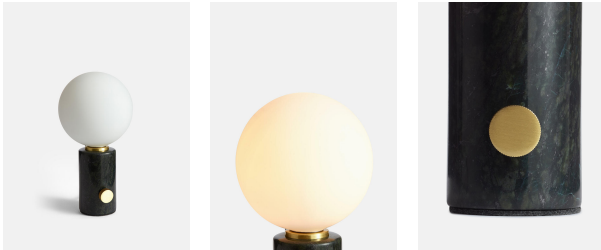

Silas Table Lamp, Green

£125

Regular

£106

Membership

Available in

Pink

Product details

Inspired by vintage Murano glass designs from the 1960s and the mid-century lighting at White City House, this lamp is topped with a white glass orb. The solid marble base is minimally detailed with an antique brass finish dimmer switch, so you can create a warm light or soft glow to suit your mood.

Details

Bulb required: 1 / G9 / 4W Maximum

Bulb style: Tala 4W G9 LED

Bulb(s) included: No