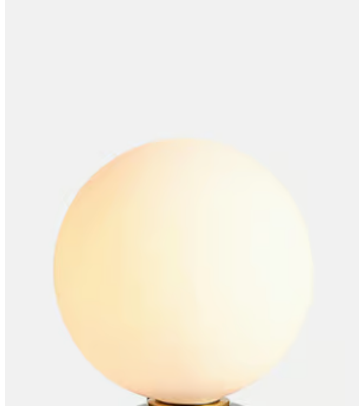

## Silas Table Lamp, Green

€165 Regular price

€140 Member price

Inspired by vintage Murano glass designs from the 1960s and the mid-century lighting at White City House, this lamp is topped with a white glass orb. The solid marble base is minimally detailed with an antique brass finish dimmer switch, so you can create a warm light or soft glow to suit your mood.

### Dimensions

**Dimensions:** H22.5 x W12 x D12cm / H8.9 x W4.7 x D4.7"

**Weight:** 1kg / 2.2lbs

**Packaged dimensions:** H36 x W45 x D45cm / H14.2 x W17.7 x D17.7"

**Packaged weight:** 1kg / 2.2lbs

### Details

**Bulb required:** 1 / G9 / 4W Maximum

**Bulb style:** Tala 4W G9 LED

**Bulb(s) included:** No

Available in 0 colours