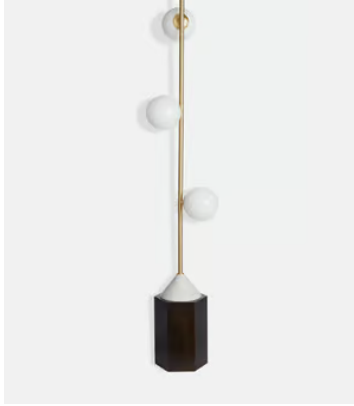

## Kenzie Floor Lamp

€455 Regular price

€387 Member price

Inspired by the lights at Soho Warehouse in Downtown LA, this Modernist floor lamp has three blown glass globes mounted on a brushed brass stem that sits on a solid Carrera marble base. The neat footprint makes it ideal for tucking into a corner beside a chair or sofa to bring a cosy glow to a space.

### Dimensions

**Dimensions:** H167 x W23 x D23cm / H65.7 x W9.1 x D9.1"

**Weight:** 7kg / 15.4lbs

**Packaged dimensions:** H43 x W115 x D31cm / H16.9 x W45.3 x D12.2"

**Packaged weight:** 7kg / 15.4lbs

### Details

**Materials:** Marble, glass and Metal

**Type of Lightbulb:** 3x G9 28W Bulbs

**Number of Lightbulbs Required:** 3

**Self-assembly Required:** Yes

**Height Adjustable:** No

**Dimmable:** Yes

**Electrician Required:** No