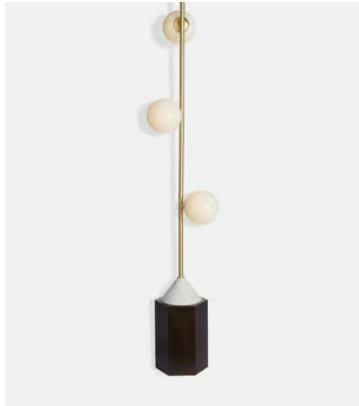

## Kenzie Floor Lamp

€455 Regular price

€387 Member price

Inspired by the lights at Soho Warehouse in Downtown LA, this Modernist floor lamp has three blown glass globes mounted on a brushed brass stem that sits on a solid Carrera marble base. The neat footprint makes it ideal for tucking into a corner beside a chair or sofa to bring a cosy glow to a space.

### Dimensions

**Dimensions:** H167 x W23 x D23cm / H65.7 x W9.1 x D9.1"

**Weight:** 7kg / 15.4lbs

**Packaged dimensions:** H43 x W115 x D31cm / H16.9 x W45.3 x D12.2"

**Packaged weight:** 7kg / 15.4lbs

### Details

**Materials:** Marble, glass and Metal

**Type of Lightbulb:** 3x G9 28W Bulbs

**Number of Lightbulbs Required:** 3

**Self-assembly Required:** Yes

**Height Adjustable:** No

**Dimmable:** Yes

**Electrician Required:** No