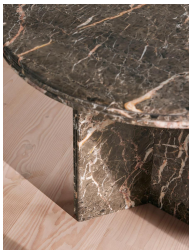

SOHO HOME

Rosaline Dining Table, Griseo Rosa Marble

€3,200 Regular

€2,560 Membership

Product details

Inspired by the statement tables at 180 House, the Rosaline dining table has been crafted from a Griseo Rosa marble sourced from Spain, distinguished by unique pink, mauve and white veining. Edges are intricately rounded and each piece retains individual appeal thanks to the subtle variations of the stone. A coffee table and console complete the range.

Dimensions

Product dimensions: H76 x W200 x D100cm / H29.9 x W78.7 x D39.4"

Product weight: 226kg / 498.2lbs

Number of boxes: 2

* Box 1 : H92 x W49 x D69cm / H36.2 x W19.3 x D27.2"

* Box 2 : H123 x W27 x D223cm / H48.4 x W10.6 x D87.8"