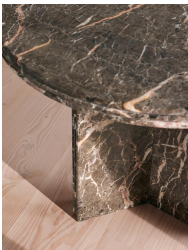

SOHO HOME

Rosaline Dining Table, Griseo Rosa Marble

€4,300 Regular

€3,655 Membership

Product details

Inspired by the statement tables at 180 House, the Rosaline dining table has been crafted from a Griseo Rosa marble sourced from Spain, distinguished by unique pink, mauve and white veining. Edges are intricately rounded and each piece retains individual appeal thanks to the subtle variations of the stone. A coffee table and console complete the range.

Dimensions

Product dimensions: H76 x W200 x D100cm / H29.9 x W78.7 x D39.4"

Product weight: 226kg / 498.2lbs

Number of boxes: 2

* Box 1 : H92 x W49 x D69cm / H36.2 x W19.3 x D27.2"

* Box 2 : H123 x W27 x D223cm / H48.4 x W10.6 x D87.8"