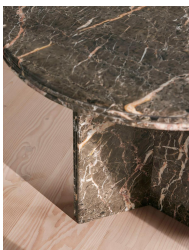

Rosaline Dining Table, Griseo Rosa Marble

£3,295

Regular

£2,801

Membership

Product details

Inspired by the statement tables at 180 House, the Rosaline dining table has been crafted from a Griseo Rosa marble sourced from Spain, distinguished by unique pink, mauve and white veining. Edges are intricately rounded and each piece retains individual appeal thanks to the subtle variations of the stone. A coffee table and console complete the range.

- Dining Table
- Curved edge
- Solid marble
- Griseo Rosa marble sourced from Spain
- Distinct pink, mauve and white veining
- Variations in the stone make each piece unique
- Seats four to six people
- Inspired by 180 House

Dimensions

Product dimensions: H76 x W200 x D100cm / H29.9 x W78.7 x D39.4"

Product weight: 226kg / 498.2lbs

Number of boxes: 2

* Box 1 : H92 x W49 x D69cm / H36.2 x W19.3 x D27.2"

* Box 2 : H123 x W27 x D223cm / H48.4 x W10.6 x D87.8"