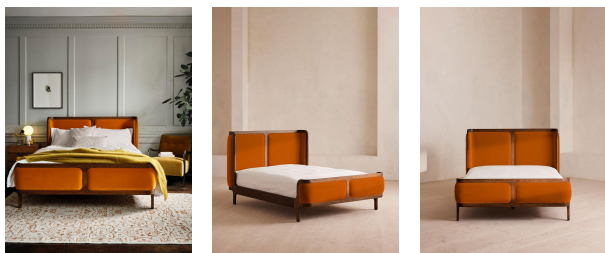

## Belsa Bed, Super King, Tangerine

€2,750 Regular

€2,200 Membership

### Sizes

Super King, King, Emperor, Double

### Product details

With its sleek curves and solid oak frame, Belsa takes design cues from the mid-century style beds at White City House. The velvet-upholstered headboard and footboard wrap around the mattress, creating an enveloping feel for the sleeper.