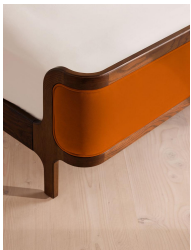

Sizes

King, Super King, Emperor, Double

Product details

With its sleek curves and solid oak frame, Belsa takes design cues from the mid-century style beds at White City House. The velvet-upholstered headboard and footboard wrap around the mattress, creating an enveloping feel for the sleeper.

* Box 3 : H69 x W209 x D35cm / H27 x W82.1 x D13.6"

Details

Material: Solid Oak and Oak veneer

Filling: Foam

Fabric: Polyester

Composition: 100% Polyester

Care Instructions: Professional upholstery
cleaning is advised