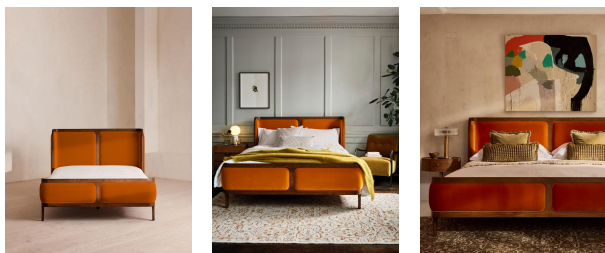

Belsa Bed, King, Tangerine

€3,400 Regular

€2,890 Membership

Available in

	Poly Velvet Dark Navy		Poly Velvet Steel
	Poly Velvet Tangerine		Poly Velvet Sage
	Velvet Rust		Velvet Lichen
	Velvet Camel		Velvet Royal Blue
	Velvet Porcelain		Velvet Mustard
	Velvet Olive		Velvet Taupe
	Velvet Antique Rose		Velvet Grey Blue

Sizes

King, Super King, Emperor, Double

Product details

With its sleek curves and solid oak frame, Belsa takes design cues from the mid-century style beds at White City House. The velvet-upholstered headboard and footboard wrap around the mattress, creating an enveloping feel for the sleeper.

* Box 3 : H69 x W179 x D35cm / H27 x W70.3 x D13.6"

Details

Material: Solid Oak and Oak veneer

Filling: Foam

Fabric: Polyester

Composition: 100% Polyester

Care Instructions: Professional upholstery
cleaning is advised