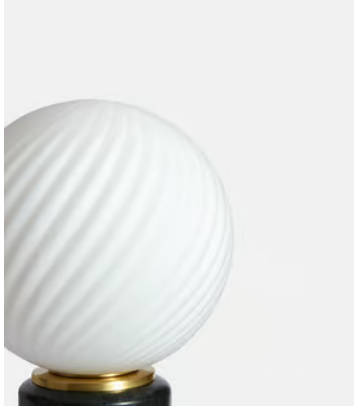

SOHO HOME

Swirl Table Lamp, Green

€255 Regular price

€217 Member price

Inspired by vintage Murano glass designs from the 1960s and the interiors at DUMBO House in Brooklyn, this lamp is topped with a spiral cut globe shade. The solid marble base is minimally detailed with an antique brass dimmer switch so you can create a warm light or soft glow to suit your mood.

Dimensions

Dimensions: H30.3 x W15 x D15cm / H11.9 x W5.9 x D5.9"

Weight: 3kg / 6.6lbs

Packaged dimensions: H30 x W40 x D40cm / H11.8 x W15.7 x D15.7"

Packaged weight: 3kg / 6.6lbs

Details

Assembly required: Yes