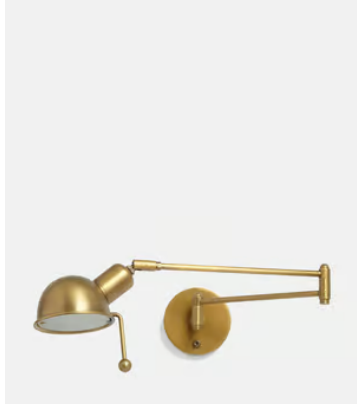

## Reade Bedside, Antique Brass

€425 Regular price

€361 Member price

The Reade was designed for Soho House Chicago and is now used everywhere from Babington to Soho Farmhouse, due to its versatility and classic design. With a nod to 1950s studio wall lights, it combines Mid Century style with modern functionality and is ideal for a bedside or reading corner.

### Dimensions

**Dimensions:** H16.15 x W11 x D74cm / H6.4 x W4.3 x D29.1"

**Weight:** 2kg / 4.4lbs

**Packaged weight:** 2kg / 4.4lbs

### Details

**Materials:** Steel

**Recommended Bulb Type:** EDISON SCREW, E12 SES PYGMY HALOGEN UP TO 25W OR LED 4W

**Number of Bulbs:** 1

**Self Assembly Required:** N

**Max Cable/Chain Length:** N/A

**Height Adjustable:** Y