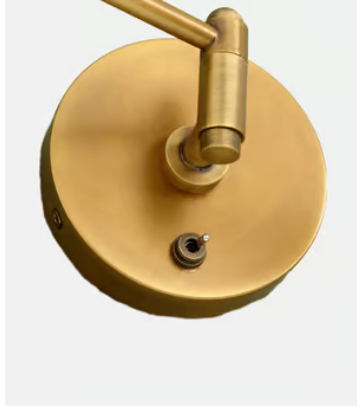

## Reade Bedside, Antique Brass

€425 Regular price

€361 Member price

The Reade was designed for Soho House Chicago and is now used everywhere from Babington to Soho Farmhouse, due to its versatility and classic design. With a nod to 1950s studio wall lights, it combines Mid Century style with modern functionality and is ideal for a bedside or reading corner.

### Dimensions

**Dimensions:** H16.15 x W11 x D74cm / H6.4 x W4.3 x D29.1"

**Weight:** 2kg / 4.4lbs

**Packaged weight:** 2kg / 4.4lbs

### Details

**Materials:** Steel

**Recommended Bulb Type:** EDISON SCREW, E12 SES PYGMY HALOGEN UP TO 25W OR LED 4W

**Number of Bulbs:** 1

**Self Assembly Required:** N

**Max Cable/Chain Length:** N/A

**Height Adjustable:** Y