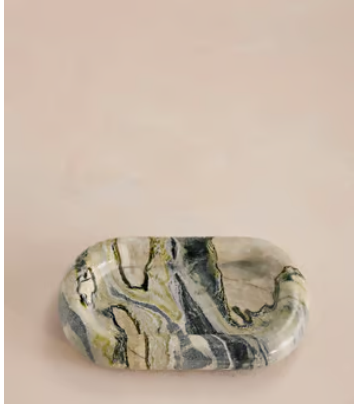

SOHO HOME

Adley Catchall, Floral Jade

€160 Regular price

€136 Member price

A mix of green, blue, black and white veining across the Floral Jade marble makes each piece unique.

Inspired by the interiors of Soho House Rome, the Adley catchall is carved from a richly coloured Floral Jade marble, creating a simple silhouette designed to hold jewellery or to be used as a standalone decor piece.

Dimensions

Dimensions: H3 x W23 x D15cm / H1 x W9 x D6"

Weight: 1kg / 2.2lbs

Packaged weight: 1kg / 2.2lbs

Details

Assembly required: No

Composition: Marble

Care instructions: Wipe clean with a damp cloth.