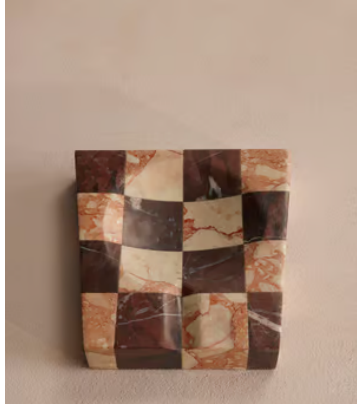

SOHO HOME

Calabria Check Marble Ashtray, Pink & Red

€125 Regular price

€106 Member price

Tonal pieces of solid Rosso Levanto and Breccia Pernice marbles create a checkerboard pattern.

Inspired by the tiled floors in Soho House Bangkok, our Calabria ashtray is characterised by a chequered pattern created by piecing together solid segments of tonal pink Breccia Pernice and deep red Rosso Levanto marbles.

Dimensions

Dimensions: H3 x W16 x D16cm / H1 x W6 x D6"

Weight: 2kg / 4.4lbs

Packaged weight: 2kg / 4.4lbs

Details

Assembly required: No

Composition: Rosso Levanto and Breccia Pernice marble

Care instructions: Clean with soft dry cloth only. Do not submerge or soak in water.