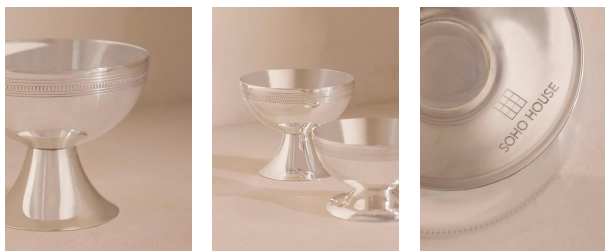

SOHO HOME

Rochester Silver Coupe, Tall , 3 Micron

€84 Regular

€71 Membership

Sizes

Tall, low

Product details

Designed to serve desserts or appetisers, this coupe is crafted from intricately engraved, sterling silver-plated stainless steel. Finished with intricate, etched detailing inspired by the interiors of Soho Mews House, the Rochester coupe make san elegant addition to your dinner table. It is crafted from stainless steel plated with 3-micron sterling silver for durability.

Dimensions

Product dimensions: H8cm / H3.1"