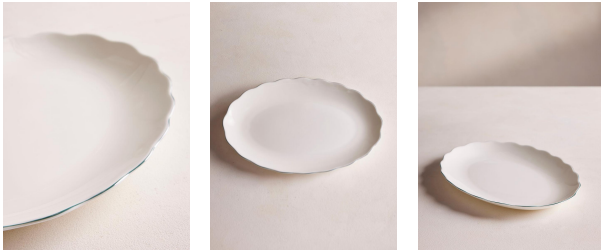

SOHO HOME

Scalloped Oval Dish, Large, Green Rim

€85 Regular

€72 Membership

Available in

Oval, Oval Dish, Small

Product details

Made from fine bone china with a high-shine finish that creates an almost translucent effect. Designed for Soho Mews House, this Scalloped dish is crafted from durable fine bone china with a glossy finish. Its subtle waved rim is highlighted by a solid green, hand-painted border.

Dimensions

Product dimensions: H3 x W37 x D27cm / H1.3 x W14.6 x D10.6"

Product weight: 1kg / 2.2lbs

Packaged or boxed weight: 14.6kg / 32.2lbs

Details

Care instructions: Dishwasher safe and Microwave Safe