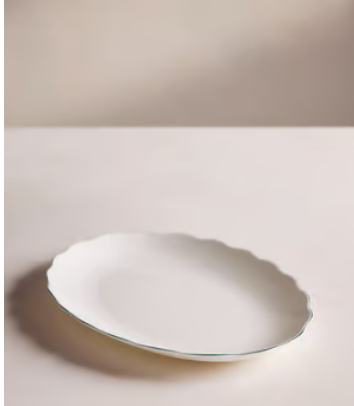

SOHO HOME

Scalloped Oval Dish, Large, Green Rim

€85 Regular price

€72 Member price

Made from fine bone china with a high-shine finish that creates an almost translucent effect.

Designed for Soho Mews House, this Scalloped dish is crafted from durable fine bone china with a glossy finish. Its subtle waved rim is highlighted by a solid green, hand-painted border.

Dimensions

Dimensions: H3 x W37 x D27cm / H1.3 x W14.6 x D10.6"

Weight: 1kg / 2.2lbs

Packaged weight: 1kg / 2.2lbs

Details

Composition: 43% Bone Ash

Care instructions: Dishwasher safe and Microwave Safe

Available in 1 shapes