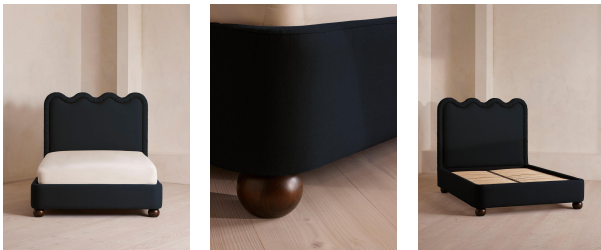

Tristan Bed, Emperor, Linen, Indigo

€7,000 Regular

€5,950 Membership

Available in

Sizes

King, Super King, Emperor

Product details

An oversized wavy headboard is fully upholstered and finished with ruched detailing. Taking inspiration from the vintage interiors seen in Soho House Paris, our statement Tristan bed features a low profile and a comfy cushioned headboard, all resting on solid birch ball feet, fully upholstered in velvet or linen.

Dimensions

Product dimensions: H158 x W215 x D220cm / H62 x W85 x D87"

Product weight: 160kg / 352.7lbs

Number of boxes: 3

* Box 1 : H14 x W202 x D102cm / H5.5 x W79.5 x D40.2"

* Box 2 : H163 x W220 x D15cm / H64.2 x W86.6 x D5.9"

* Box 3 : H65 x W47 x D180cm / H25.6 x W18.5 x D70.9"

Details

Assembled size: H158 x W215 x D220 cm

Assembly required: Yes

Care instructions: Professional upholstery cleaning

Clearance: 11cm

Composition: Engineered Hardwood, Foam, Linen, 100% Linen

Fabric: 100% linen

Feet: Hardwood

Filling: Foam

Footboard dimensions: H42 x W215 x D20 cm

Frame: Engineered Hardwood

Headboard dimensions: H158 x W215 x D10 cm

Mattress size: Emperor

Removable cushions: No