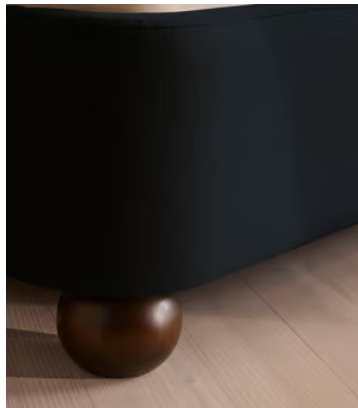

SOHO HOME

Tristan Bed, Emperor, Linen, Indigo

€7,000 Regular price

€5,950 Member price

An oversized wavy headboard is fully upholstered and finished with ruched detailing.

Taking inspiration from the vintage interiors seen in Soho House Paris, our statement Tristan bed features a low profile and a comfy cushioned headboard, all resting on solid birch ball feet, fully upholstered in velvet or linen.