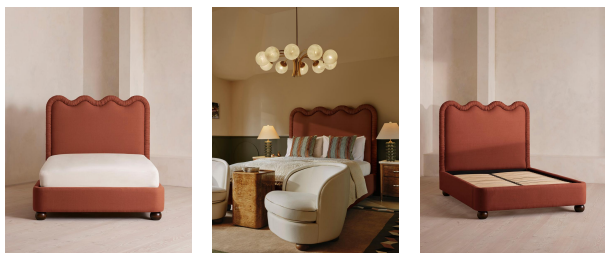

Tristan Bed, Emperor, Linen, Sienna

€7,000 Regular

€5,950 Membership

Available in

	Linen Bisque		Linen Wheat
	Linen Ochre		Linen Sage
	Linen Olive		Linen Sienna
	Linen Antique Rose		Linen Mushroom
	Linen Prussian Blue		Linen Indigo
	Velvet Porcelain		Velvet Camel
	Velvet Mustard		Velvet Lichen
	Velvet Olive		Velvet Rust
	Velvet Antique Rose		Velvet Taupe
	Velvet Grey Blue		Velvet Chocolate

Sizes

King, Super King, Emperor

Product details

An oversized wavy headboard is fully upholstered and finished with ruffled detailing. Taking inspiration from the vintage interiors seen in Soho House Paris, our statement Tristan bed features a low profile and a comfy cushioned headboard, all resting on solid birch ball feet, fully upholstered in velvet or linen.