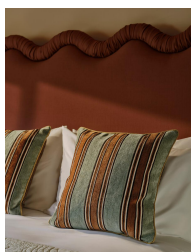

Tristan Bed, Emperor, Linen, Sienna

£5,395

Regular

£4,586

Membership

Available in

-  Linen Sienna
-  Velvet Mustard
-  Velvet Camel
-  Velvet Porcelain
-  Velvet Grey Blue
-  Velvet Antique Rose
-  Velvet Lichen
-  Linen Wheat
-  Velvet Olive
-  Linen Antique Rose
-  Velvet Rust
-  Linen Indigo
-  Velvet Taupe
-  Linen Olive
-  Velvet Chocolate
-  Linen Bisque
-  Velvet Royal Blue
-  Linen Sage
-  Linen Ochre
-  Linen Prussian Blue
-  Linen Mushroom

Sizes

King, Super King, Emperor

Product details

An oversized wavy headboard is fully upholstered and finished with ruffled detailing. Taking inspiration from the vintage interiors seen in Soho House Paris, our statement Tristan bed features a low profile and a comfy cushioned headboard, all resting on solid birch ball feet, fully upholstered in velvet or linen.