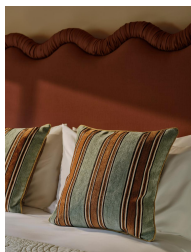

Tristan Bed, Emperor, Linen, Sienna

€7,000 Regular

€5,950 Membership

Available in

	Linen Bisque		Linen Wheat
	Linen Ochre		Linen Sage
	Linen Olive		Linen Sienna
	Linen Antique Rose		Linen Mushroom
	Linen Prussian Blue		Linen Indigo
	Velvet Porcelain		Velvet Camel
	Velvet Mustard		Velvet Lichen
	Velvet Olive		Velvet Rust
	Velvet Antique Rose		Velvet Taupe
	Velvet Grey Blue		Velvet Chocolate

Sizes

King, Super King, Emperor

Product details

An oversized wavy headboard is fully upholstered and finished with ruffled detailing. Taking inspiration from the vintage interiors seen in Soho House Paris, our statement Tristan bed features a low profile and a comfy cushioned headboard, all resting on solid birch ball feet, fully upholstered in velvet or linen.