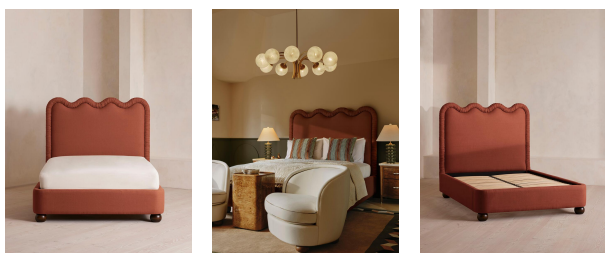

Tristan Bed, Emperor, Linen, Sienna

£5,395

Regular

£4,586

Membership

Available in

-  Linen Sienna
-  Velvet Mustard
-  Velvet Camel
-  Velvet Porcelain
-  Velvet Grey Blue
-  Velvet Antique Rose
-  Velvet Lichen
-  Linen Wheat
-  Velvet Olive
-  Linen Antique Rose
-  Velvet Rust
-  Linen Indigo
-  Velvet Taupe
-  Linen Olive
-  Velvet Chocolate
-  Linen Bisque
-  Velvet Royal Blue
-  Linen Sage
-  Linen Ochre
-  Linen Prussian Blue
-  Linen Mushroom

Sizes

King, Super King, Emperor

Product details

An oversized wavy headboard is fully upholstered and finished with ruffled detailing. Taking inspiration from the vintage interiors seen in Soho House Paris, our statement Tristan bed features a low profile and a comfy cushioned headboard, all resting on solid birch ball feet, fully upholstered in velvet or linen.