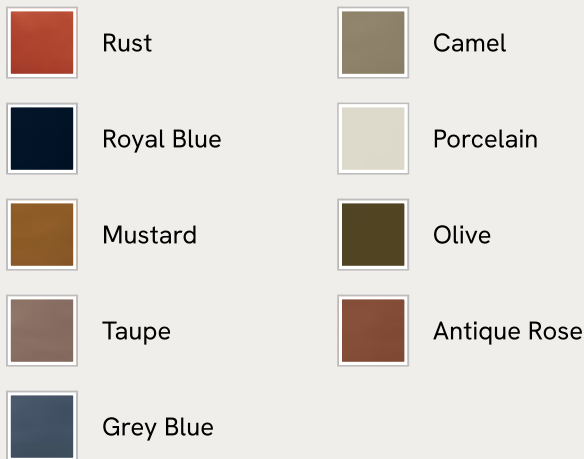

## Mika Bed, King, Velvet, Olive

€5,400 Regular price

€4,590 Member price

Fully upholstered in natural linen, a curved headboard surrounded by bobbin detailing creates a focal point for your bedroom.

Mirroring the styles seen in Soho House Nashville with its curved headboard, the Mika bed is carved from solid turned timber surrounded by intricate bobbin detailing. Fully upholstered in natural linen that comes in our full made-to-order palette, it's trimmed with a matching valance.

### Available in 10 linens

### Available in 9 velvets