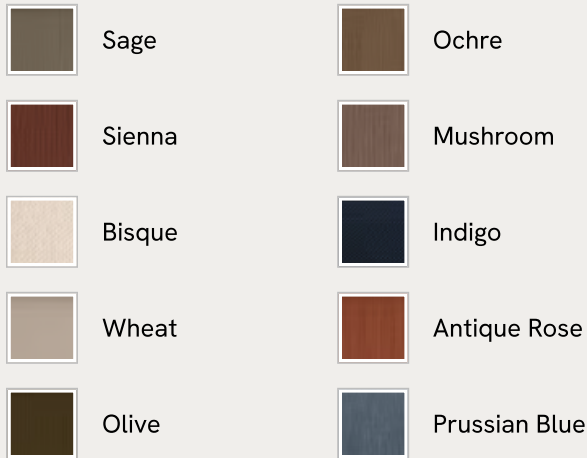

## Mika Bed, King, Velvet, Olive

€5,400 Regular price

€4,590 Member price

Fully upholstered in natural linen, a curved headboard surrounded by bobbin detailing creates a focal point for your bedroom.

Mirroring the styles seen in Soho House Nashville with its curved headboard, the Mika bed is carved from solid turned timber surrounded by intricate bobbin detailing. Fully upholstered in natural linen that comes in our full made-to-order palette, it's trimmed with a matching valance.

### Available in 10 linens

### Available in 9 velvets