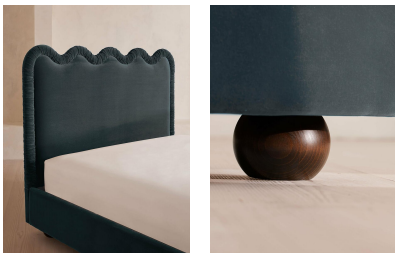

Tristan Bed, Emperor, Velvet, Grey Blue

£4,795

Regular

£4,076

Membership

Available in

- | | |
|---|---|
|  Velvet Camel |  Velvet Mustard |
|  Velvet Porcelain |  Velvet Grey Blue |
|  Velvet Antique Rose |  Velvet Lichen |
|  Linen Sienna |  Velvet Olive |
|  Linen Antique Rose |  Velvet Rust |
|  Linen Indigo |  Velvet Taupe |
|  Velvet Royal Blue |  Linen Prussian Blue |
|  Linen Mushroom |  Linen Bisque |
|  Linen Sage |  Linen Ochre |
|  Linen Olive |  Linen Wheat |

Sizes

King, Super King, Emperor

Product details

Taking inspiration from the interiors in Soho House Paris, this statement bed frame is finished with a playful wavy headboard. It comes fully upholstered in your choice of rich-toned velvet or pure linen.

Clearance: 11cm

Composition: Engineered Hardwood, Foam, Velvet 85% Cotton, 15% Polyester

Fabric: 85% Cotton, 15% Polyester (100% Cotton Pile)

Feet: Hardwood

Filling: Foam

Footboard dimensions: H42 x W215 x D20 cm

Frame: Engineered Hardwood

Headboard dimensions: H158 x W215 x D10 cm

Mattress size: Emperor

Removable cushions: No

Removable legs: Yes