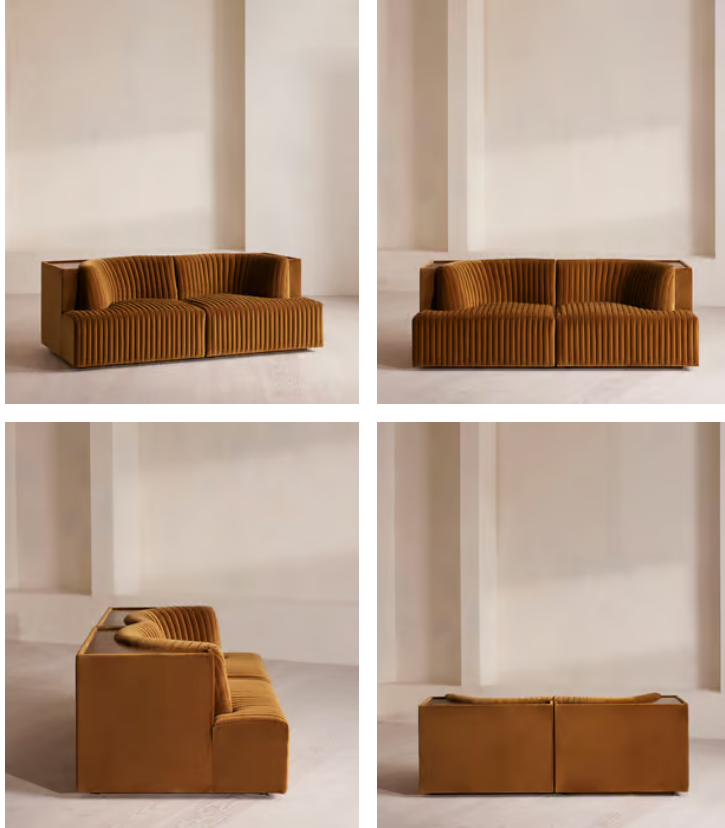

SOHO HOME

Hamish Modular Sofa, Three Seater, Velvet, Mustard

€4,900 Regular price

€4,165 Member price

Channelled velvet upholstery in bespoke shades is mixed with a multi-functional oak inlay shelf made to perch drinks, lamps and other decor on.

Filled with curved silhouettes and tactile materials, the interiors of 180 House inspired the design of our Hamish sofa. Made to order in your choice of bespoke colour, its silhouette is defined by channelled velvet upholstery and a wavy backrest, finished with a shelf to perch lamps or drinks on.

Dimensions

Dimensions: H74 x W203 x D102cm / H29.1 x W79.9 x D40.2"

Weight: 80.6kg / 177.7lbs

Number of boxes: 2

Details

Assembly required: Yes

Fabric: 100% Cotton pile (85% Cotton, 15% Polyester)

Feet: Birch

Available in 2 sizes

Three Seater Sofa (H74 x W203 x D102cm / H29.1 x W79.9 x D40.2")

Four Seater Sofa (H74 x W302 x D102cm / H29.1 x W79.9 x D40.2")

Available in 11 velvets

Rust

Lichen

Camel

Royal Blue