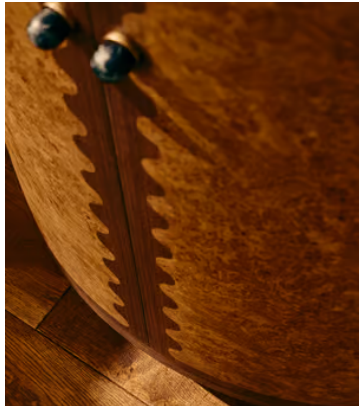

SOHO HOME

Esperanza Single Vanity, Calcutta Aura Marble

€4,250 Regular price

€3,613 Member price

Bookmatched, scalloped walnut and oak woods pair with a sleek Calacatta Aura marble top fitted with an undermount sink.

The rounded silhouette of our Esperanza vanity unit is pieced together from walnut wood and an oak burl case with bookmatched, scalloped edges. Fitted with an undermount sink, its countertop is carved from a bright, cream marble, with additional storage space concealed behind its two front doors.

Dimensions

Dimensions: H90 x W80 x D62cm / H35 x W32 x D24"

Weight: 94kg / 207.2lbs

Number of boxes: 3

Details

Adjustable shelf?: Yes

Assembly required?: Yes

Backsplash included?: No

Basin overflow?: Yes

Counter thickness: 1.6cm

Door dimensions: 7 x 39.2 x 75.8cm

Feet: Plastic Glide

Handles: Stainless steel and marble

Material: Oak Wood, Oak Burl Veneer, Oak Veneer, Walnut Veneer, Moisture Resistant MDF, Plywood, Stainless Steel, Napoli Green Marble and Calacatta Aura Marble

Removable legs: Yes

Shelf dimensions: 73 x 37.5 x 3cm

Sink dimensions: 56 x 42 x 20cm

Sink included?: Yes

Sink installation: Undermount

Tap hole diameter: 3.5cm

Taps included?: No

Care instructions: Wipe clean using a damp, soapy cloth, and dust regularly with a soft, dry, lint-free cloth. Do not use multi-surface cleaners or abrasive products like bleach, steel wool etc. All spills, including make-up, should be wiped up immediately. Avoid letting water lie on the surface of the unit. Take care not to drop heavy objects, or to