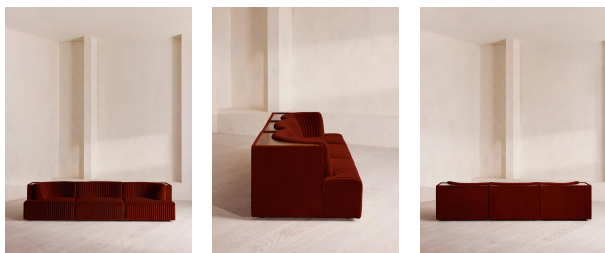

Hamish Modular Sofa, Four Seater, Velvet, Rust

€7,100 Regular

€6,035 Membership

Sizes

Four Seater Sofa, Three Seater Sofa

Available in

- | | | | |
|---|---------------------|---|-------------------|
|  | Velvet Rust |  | Velvet Lichen |
|  | Velvet Camel |  | Velvet Royal Blue |
|  | Velvet Porcelain |  | Velvet Mustard |
|  | Velvet Olive |  | Velvet Taupe |
|  | Velvet Antique Rose |  | Velvet Grey Blue |
|  | Velvet Chocolate | | |

Product details

Channelled velvet upholstery in bespoke shades is mixed with a multi-functional oak inlay shelf made to perch drinks, lamps and other decor on. Filled with curved silhouettes and tactile materials, the interiors of 180 House inspired the design of our Hamish sofa. Made to order in your choice of bespoke colour, its silhouette is defined by channelled velvet upholstery and a wavy backrest, finished with a shelf to perch lamps or drinks on. Choose between three and four-seater or corner configurations to create a layout that's specially built for your space.

Dimensions

Product dimensions: H74 x W302 x D102cm / H29.1 x W79.9 x D40.2"

Product weight: 115.8kg / 255.3lbs

Number of boxes: 3

Details

Assembly required: Yes
Care instructions: Professional Upholstery
Cleaning only
Fabric: 100% Cotton pile (85% Cotton, 15% Polyester)
Feet: Birch
Filling: Foam with fiber
Frame: Engineered hardwood
Removable cushions: No
Removable legs: No
Seat depth: 62cm
Seat height: 43cm
Seat width: 301cm