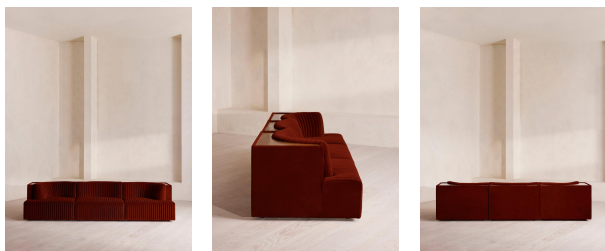

Hamish Modular Sofa, Four Seater, Velvet, Rust

€7,150 Regular

€6,078 Membership

Sizes

Four Seater Sofa, Three Seater Sofa

Available in

- | | | | |
|---|---------------------|---|-------------------|
|  | Velvet Rust |  | Velvet Lichen |
|  | Velvet Camel |  | Velvet Royal Blue |
|  | Velvet Porcelain |  | Velvet Mustard |
|  | Velvet Olive |  | Velvet Taupe |
|  | Velvet Antique Rose |  | Velvet Grey Blue |
|  | Velvet Chocolate | | |

Product details

Channelled velvet upholstery in bespoke shades is mixed with a multi-functional oak inlay shelf made to perch drinks, lamps and other decor on. Filled with curved silhouettes and tactile materials, the interiors of 180 House inspired the design of our Hamish sofa. Made to order in your choice of bespoke colour, its silhouette is defined by channelled velvet upholstery and a wavy backrest, finished with a shelf to perch lamps or drinks on. Choose between three and four-seater or corner configurations to create a layout that's specially built for your space.

Fabric: 100% Cotton pile (85% Cotton, 15% Polyester)

Feet: Birch

Filling: Foam with fiber

Frame: Engineered hardwood

Removable cushions: No

Removable legs: No

Seat depth: 62cm

Seat height: 43cm

Seat width: 301cm