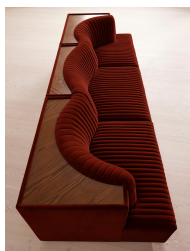

Hamish Modular Sofa, Four Seater, Velvet, Rust

€7,150 Regular

€6,078 Membership

Sizes

Four Seater Sofa, Three Seater Sofa

Available in

- | | | | |
|---|---------------------|---|-------------------|
|  | Velvet Rust |  | Velvet Lichen |
|  | Velvet Camel |  | Velvet Royal Blue |
|  | Velvet Porcelain |  | Velvet Mustard |
|  | Velvet Olive |  | Velvet Taupe |
|  | Velvet Antique Rose |  | Velvet Grey Blue |
|  | Velvet Chocolate | | |

Product details

Channelled velvet upholstery in bespoke shades is mixed with a multi-functional oak inlay shelf made to perch drinks, lamps and other decor on. Filled with curved silhouettes and tactile materials, the interiors of 180 House inspired the design of our Hamish sofa. Made to order in your choice of bespoke colour, its silhouette is defined by channelled velvet upholstery and a wavy backrest, finished with a shelf to perch lamps or drinks on. Choose between three and four-seater or corner configurations to create a layout that's specially built for your space.

Fabric: 100% Cotton pile (85% Cotton, 15% Polyester)

Feet: Birch

Filling: Foam with fiber

Frame: Engineered hardwood

Removable cushions: No

Removable legs: No

Seat depth: 62cm

Seat height: 43cm