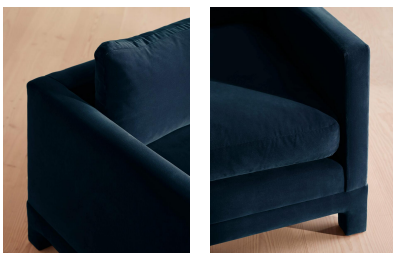

Ashford Loveseat Sofa, Velvet, Royal Blue

£2,995

Regular

£2,546

Membership

Available in

Product details

Our versatile Ashford loveseat references the comfy seating styles seen in DUMBO House in Brooklyn with a deep seat for true relaxation. Fully upholstered in velvet, angular arms lend structure to this contemporary design, resting on solid beech legs.

- Upholstered loveseat
- Fully upholstered in velvet
- Available in other colours and fabrics
- Deep seat
- Angular arms
- Beech legs
- Inspired by DUMBO House, Brooklyn

Dimensions

Product dimensions: H83 x W120 x D102cm / H32.7 x W47.2 x D40.2"

Product weight: 45kg / 99.2lbs

Details

Arm height: 68cm

Care instructions: Professional upholstery cleaning only

Composition: Frame: FSC certified Birch; Foot: Beech; Filling Foam core wrapped in French duck feather; Fabric: Velvet; Composition; 85% Cotton, 15% Polyester

Fabric: 85% Cotton, 15% Polyester (100% Cotton Pile)

Feet: Fully upholstered beech frame

Filling: Feather and foam

Frame: Beech and Engineered Hardwood

Removable cushions: Yes

Removable legs: No

Seat depth: 64cm