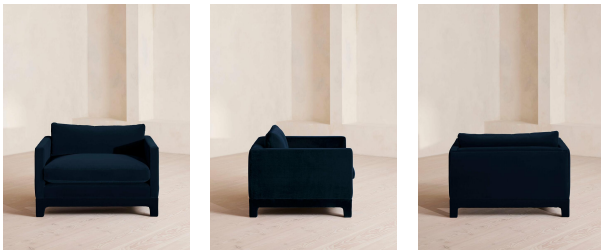

Ashford Loveseat Sofa, Velvet, Royal Blue

£2,995

Regular

£2,546

Membership

Available in

Product details

Our versatile Ashford loveseat references the comfy seating styles seen in DUMBO House in Brooklyn with a deep seat for true relaxation. Fully upholstered in velvet, angular arms lend structure to this contemporary design, resting on solid beech legs.

- Upholstered loveseat
- Fully upholstered in velvet
- Available in other colours and fabrics
- Deep seat
- Angular arms
- Beech legs
- Inspired by DUMBO House, Brooklyn

Dimensions

Product dimensions: H83 x W120 x D102cm / H32.7 x W47.2 x D40.2"

Product weight: 45kg / 99.2lbs

Details

Arm height: 68cm

Care instructions: Professional upholstery cleaning only

Composition: Frame: FSC certified Birch; Foot: Beech; Filling Foam core wrapped in French duck feather; Fabric: Velvet; Composition; 85% Cotton, 15% Polyester

Fabric: 85% Cotton, 15% Polyester (100% Cotton Pile)

Feet: Fully upholstered beech frame

Filling: Feather and foam

Frame: Beech and Engineered Hardwood

Removable cushions: Yes

Removable legs: No

Seat depth: 64cm