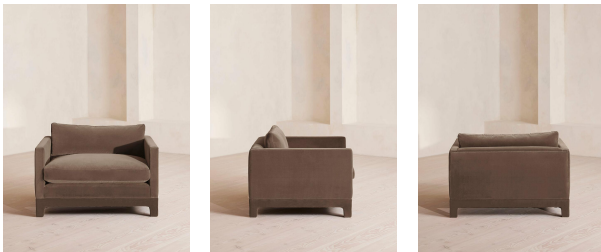

Ashford Loveseat Sofa, Velvet, Taupe

£2,995

Regular

£2,546

Membership

Available in

Product details

Our versatile Ashford loveseat references the comfy seating styles seen in DUMBO House in Brooklyn with a deep seat for true relaxation. Fully upholstered in velvet, angular arms lend structure to this contemporary design, resting on solid beech legs.

- Upholstered loveseat
- Fully upholstered in velvet
- Available in other colours and fabrics
- Deep seat
- Angular arms
- Beech legs
- Inspired by DUMBO House, Brooklyn

Dimensions

Product dimensions: H83 x W120 x D102cm / H32.7 x W47.2 x D40.2"

Product weight: 45kg / 99.2lbs

Details

Arm height: 68cm

Care instructions: Professional upholstery cleaning only

Composition: Frame: FSC certified Birch; Foot: Beech; Filling Foam core wrapped in French duck feather; Fabric: Velvet; Composition; 85% Cotton, 15% Polyester

Fabric: 85% Cotton, 15% Polyester (100% Cotton Pile)

Feet: Fully upholstered beech frame

Filling: Feather and foam

Frame: Beech and Engineered Hardwood

Removable cushions: Yes

Removable legs: No

Seat depth: 64cm