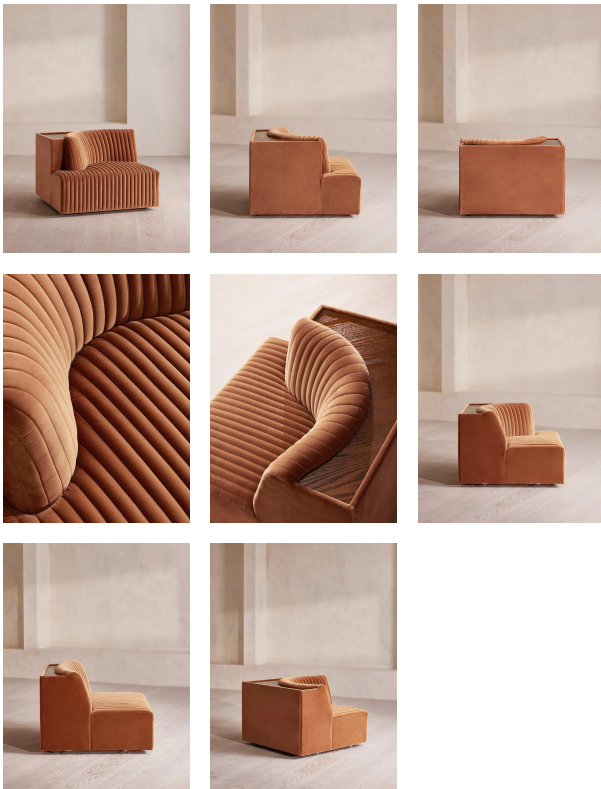

SOHO HOME

Hamish Modular Sofa, Armless Module, Velvet, Antique Rose

€2,200 Regular

€1,870 Membership

Product details

Channelled velvet upholstery in bespoke shades is mixed with a multi-functional oak inlay shelf made to perch drinks, lamps and other decor on. Filled with curved silhouettes and tactile materials, the interiors of 180 House inspired the design of our Hamish sofa. Made to order in your choice of bespoke colour, its silhouette is defined by channelled velvet upholstery and a wavy backrest, finished with a shelf to perch lamps or drinks on. Choose between three and four-seater or corner configurations to create a layout that's specially built for your space.

SOHO HOME

Hamish Modular Sofa, Corner Module, Velvet, Antique Rose

€2,450 Regular

€2,083 Membership

Product details

Channelled velvet upholstery in bespoke shades is mixed with a multi-functional oak inlay shelf made to perch drinks, lamps and other decor on. Filled with curved silhouettes and tactile materials, the interiors of 180 House inspired the design of our Hamish sofa. Made to order in your choice of bespoke colour, its silhouette is defined by channelled velvet upholstery and a wavy backrest, finished with a shelf to perch lamps or drinks on. Choose between three and four-seater or corner configurations to create a layout that's specially built for your space.