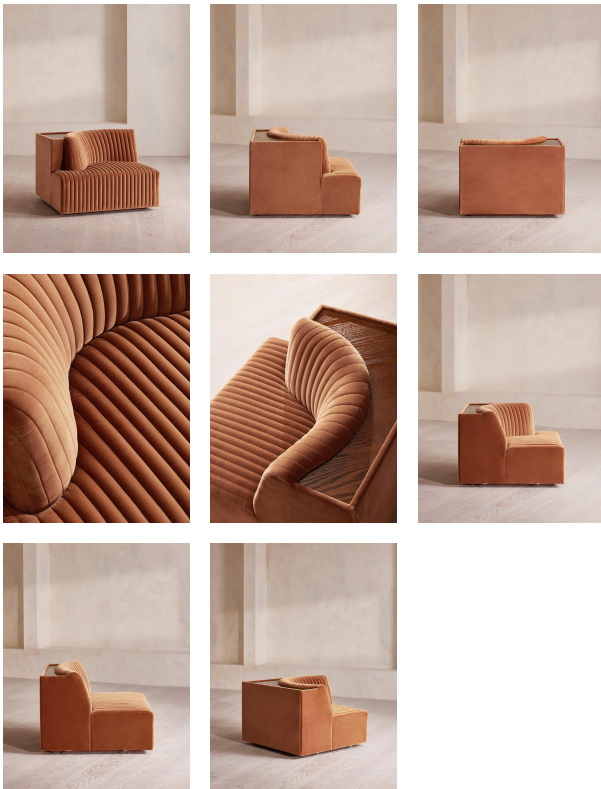

SOHO HOME

Hamish Modular Sofa, Left Arm Module, Velvet, Antique Rose

€2,450 Regular

€2,083 Membership

Product details

Channelled velvet upholstery in bespoke shades is mixed with a multi-functional oak inlay shelf made to perch drinks, lamps and other decor on. Filled with curved silhouettes and tactile materials, the interiors of 180 House inspired the design of our Hamish sofa. Made to order in your choice of bespoke colour, its silhouette is defined by channelled velvet upholstery and a wavy backrest, finished with a shelf to perch lamps or drinks on. Choose between three and four-seater or corner configurations to create a layout that's specially built for your space.

Hamish Modular Sofa, Right Arm Module, Velvet, Antique Rose

€2,450 Regular

€2,083 Membership

Product details

Channelled velvet upholstery in bespoke shades is mixed with a multi-functional oak inlay shelf made to perch drinks, lamps and other decor on. Filled with curved silhouettes and tactile materials, the interiors of 180 House inspired the design of our Hamish sofa. Made to order in your choice of bespoke colour, its silhouette is defined by channelled velvet upholstery and a wavy backrest, finished with a shelf to perch lamps or drinks on. Choose between three and four-seater or corner configurations to create a layout that's specially built for your space.