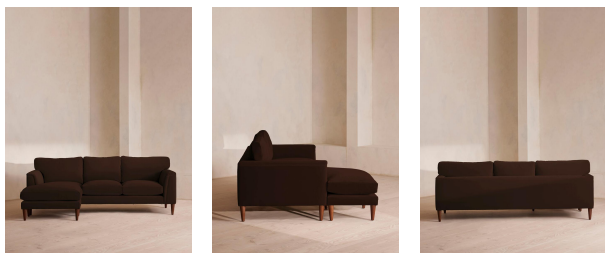

## Reya Chaise-end, Sofa, Velvet, Chocolate

€5,400 Regular

€4,590 Membership

### Product details

Deep seats, feather-wrapped cushions and rich velvet upholstery combine to create the perfect spot for relaxation.

Built for two, the Reya sofa brings together deep seats and comfortable cushions upholstered in velvet in bespoke colourways to create a piece inspired by the interiors of DUMBO House. Turned walnut legs lift its silhouette off the floor to create the illusion of more space.

### Dimensions

Product dimensions: H76 x W242 x D105cm / H30 x W95 x D41"

Product weight: 73kg / 160.9lbs

Fabric: 85% Cotton, 15% Polyester (100% Cotton Pile)

Feet: Birch

Filling: Feather and foam

Frame: Engineered hardwood

Removable cushions: Yes

Removable legs: Yes

Seat depth: 73cm

Seat height: 51cm