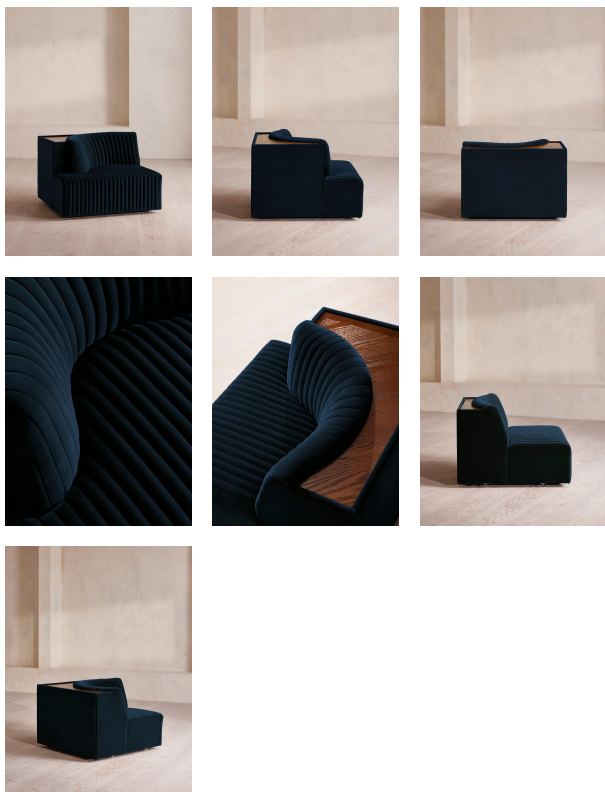

Details

Care instructions: Professional Upholstery Cleaning only
Fabric: 100% Cotton pile (85% Cotton, 15% Polyester)
Feet: Birch
Filling: Foam with fiber
Frame: Engineered hardwood
Removable cushions: No
Removable legs: No
Seat depth: 63cm
Seat height: 43cm
Seat width: 101cm