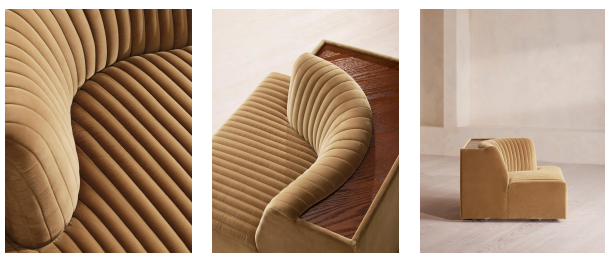

Details

Care instructions: Professional Upholstery
Cleaning only
Fabric: 100% Cotton pile (85% Cotton, 15% Polyester)
Feet: Birch
Filling: Foam with fiber
Frame: Engineered hardwood
Removable cushions: No
Removable legs: No
Seat depth: 63cm
Seat height: 43cm
Seat width: 101cm