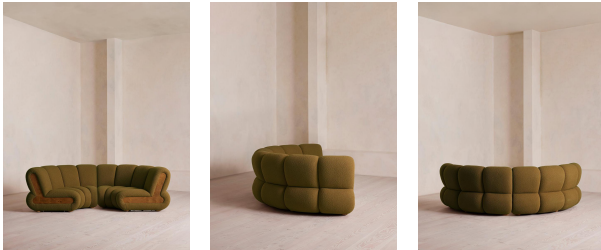

## Noelle Modular Curved Sofa, Four Seater, Textured Wool Boucle, Kelp

€13,300 Regular

€11,305 Membership

### Sizes

Four Seater Sofa, Corner Sofa, Six Seater Sofa

### Product details

Fully upholstered in boucle with Pippy Oak sides, the modular design of this statement sofa is made to adapt to any living space.

Designed to integrate into your living area or social space, the four-seater Noelle sofa includes two curved armchair module units that let you create the shape you desire. Taking design cues from the interiors of 180 House, its comfortable silhouette is complemented by aged Pippy Oak sides with a burl finish.

### Dimensions

Product dimensions: H79 x W262 x D131cm / H31 x W103 x D52"

/products/noelle-modular-curved-sofa/72765063 - SKU: 72765063 Product weight: 68kg / 149.9lbs

Number of boxes: 1