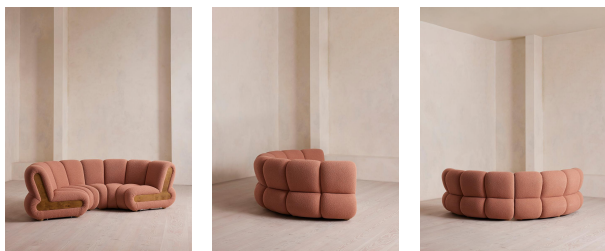

Noelle Modular Curved Sofa, Four Seater, Textured Wool Boucle, Coral

€13,200

Regular

€11,220

Membership

Available in

- | | | | |
|---|---------------------|---|-------------------|
|  | Velvet Rust |  | Velvet Lichen |
|  | Velvet Camel |  | Velvet Royal Blue |
|  | Velvet Porcelain |  | Velvet Mustard |
|  | Velvet Olive |  | Velvet Taupe |
|  | Velvet Antique Rose |  | Velvet Grey Blue |
|  | Velvet Chocolate |  | Boucle Natural |
|  | Boucle Pistachio |  | Boucle Coral |
|  | Boucle Kelp | | |

Sizes

Six Seater Sofa, Four Seater Sofa, Corner Sofa

Product details

Fully upholstered in boucle with Pippy Oak sides, the modular design of this statement sofa is made to adapt to any living space.

Designed to integrate into your living area or social space, the four-seater Noelle sofa includes two curved armchair module units that let you create the shape you desire. Taking design cues from the interiors of 180 House, its comfortable silhouette is complemented by aged Pippy Oak sides with a burl finish.

Dimensions

Product dimensions: H79 x W262 x D131cm / H31 x W103 x D52"

/products/noelle-modular-curved-sofa/72764516 - SKU: 72764516 Product weight: 68kg / 149.9lbs

Number of boxes: 1

Details

Assembly required: Yes

Care instructions: Professional upholstery cleaning

Composition: Frame: Engineered Hardwood. Feet:

Oak. Filling: Foam with fiber. Fabric: Boucle 54%

Wool, 21% Recycled Cotton, 15% Viscose, 10% Linen

Fabric: 54% Wool, 21% Recycled Cotton, 15%