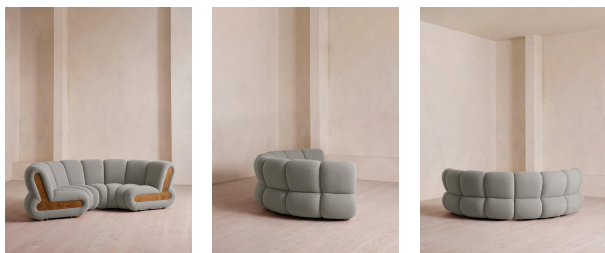

Noelle Sectional Curved Sofa, Four Seater, Textured Wool Boucle, Pistachio, Us

€13,100 Regular

€11,135 Membership

Product details

Fully upholstered in boucle with Pippy Oak sides, the modular design of this statement sofa is made to adapt to any living space.

Designed to integrate into your living area or social space, the four-seater Noelle sofa includes two curved armchair module units that let you create the shape you desire. Taking design cues from the interiors of 180 House, its comfortable silhouette is complemented by aged Pippy Oak sides with a burl finish.

Oak. Filling: Foam with fiber. Fabric: Boucle 54%

Wool, 21% Recycled Cotton, 15% Viscose, 10% Linen

Fabric: 54% Wool, 21% Recycled Cotton, 15%

Viscose, 10% Linen

Feet: Oak

Filling: Foam with fiber

Frame: Engineered Hardwood

Removable cushions: No

Removable legs: No

Seat depth: 58cm

Seat height: 40cm

Seat width: 56cm