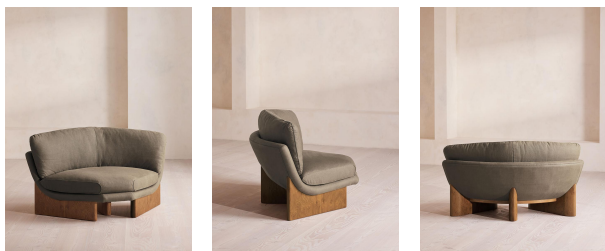

## Tellis Corner Module, Linen, Mushroom

€2,600 Regular

€2,210 Membership

### Product details

An oak burl base holds comfortable, oversized foam and feather-filled cushions wrapped in velvet upholstery for a relaxed silhouette. Inspired by the social spaces of Soho House Portland, the Tellis armchair has a relaxed silhouette thanks to its oversized foam and feather-filled cushions. Fully upholstered in velvet that comes in our range of bespoke colourways, it can be styled as a standalone armchair, or pieced together with the corner module to create a larger seating area.

### Dimensions

Product dimensions: H79 x W156 x D99cm / H31 x W36 x D39"

Product weight: 36kg / 79.4lbs

Number of boxes: 1