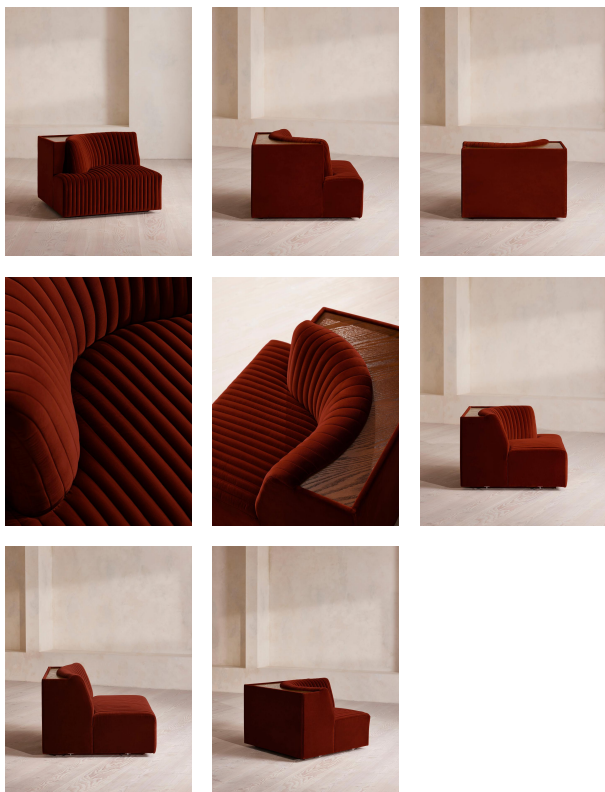

Details

Care instructions: Professional Upholstery
Cleaning only
Fabric: 100% Cotton pile (85% Cotton, 15% Polyester)
Feet: Birch
Filling: Foam with fiber
Frame: Engineered hardwood
Removable cushions: No
Removable legs: No
Seat depth: 63cm
Seat height: 43cm
Seat width: 101cm