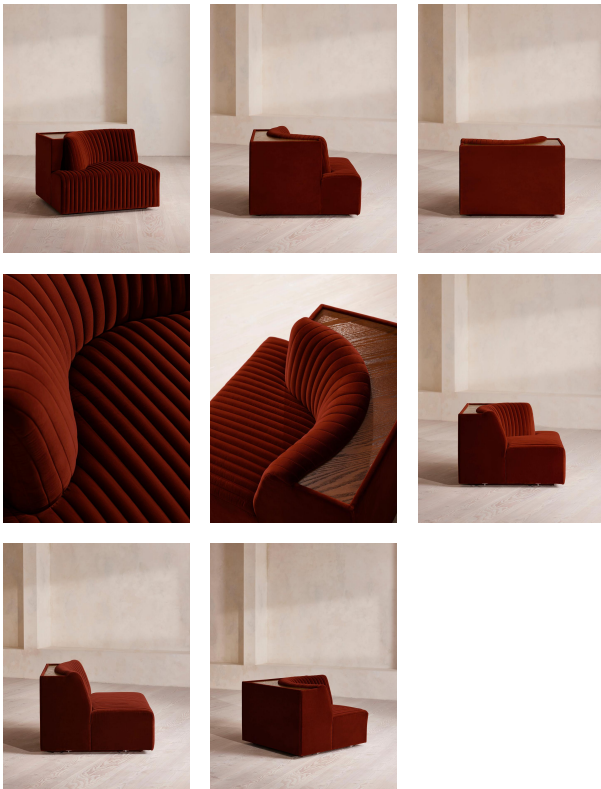

Details

Care instructions: Professional Upholstery
Cleaning only
Fabric: 100% Cotton pile (85% Cotton, 15% Polyester)
Feet: Birch
Filling: Foam with fiber
Frame: Engineered hardwood
Removable cushions: No
Removable legs: No
Seat depth: 67cm
Seat height: 43cm
Seat width: 98cm