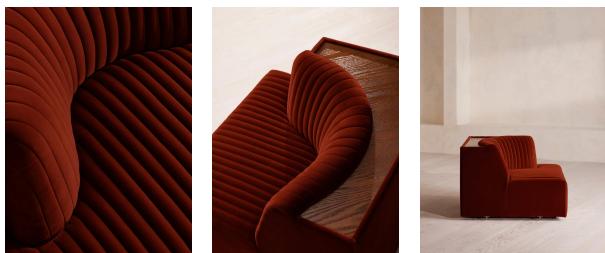

Dimensions

Product dimensions: H74 x W102 x D102cm / H29 x W80 x D40"

Product weight: 40kg / 88.2lbs

Details

Care instructions: Professional Upholstery
Cleaning only
Fabric: 100% Cotton pile (85% Cotton, 15% Polyester)
Feet: Birch
Filling: Foam with fiber
Frame: Engineered hardwood
Removable cushions: No
Removable legs: No
Seat depth: 63cm
Seat height: 43cm
Seat width: 101cm