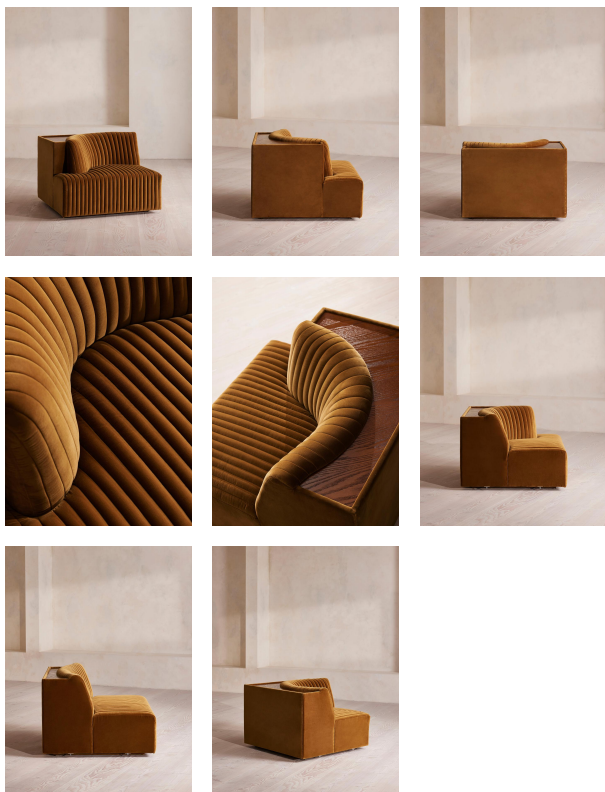

Hamish Modular Sofa, Right Arm Module, Velvet, Mustard

€2,450 Regular

€2,083 Membership

Product details

Channelled velvet upholstery in bespoke shades is mixed with a multi-functional oak inlay shelf made to perch drinks, lamps and other decor on. Filled with curved silhouettes and tactile materials, the interiors of 180 House inspired the design of our Hamish sofa. Made to order in your choice of bespoke colour, its silhouette is defined by channelled velvet upholstery and a wavy backrest, finished with a shelf to perch lamps or drinks on. Choose between three and four-seater or corner configurations to create a layout that's specially built for your space.

SOHO HOME

Hamish Modular Sofa, Armless Module, Velvet, Mustard

€2,200 Regular

€1,870 Membership

Product details

Channelled velvet upholstery in bespoke shades is mixed with a multi-functional oak inlay shelf made to perch drinks, lamps and other decor on. Filled with curved silhouettes and tactile materials, the interiors of 180 House inspired the design of our Hamish sofa. Made to order in your choice of bespoke colour, its silhouette is defined by channelled velvet upholstery and a wavy backrest, finished with a shelf to perch lamps or drinks on. Choose between three and four-seater or corner configurations to create a layout that's specially built for your space.