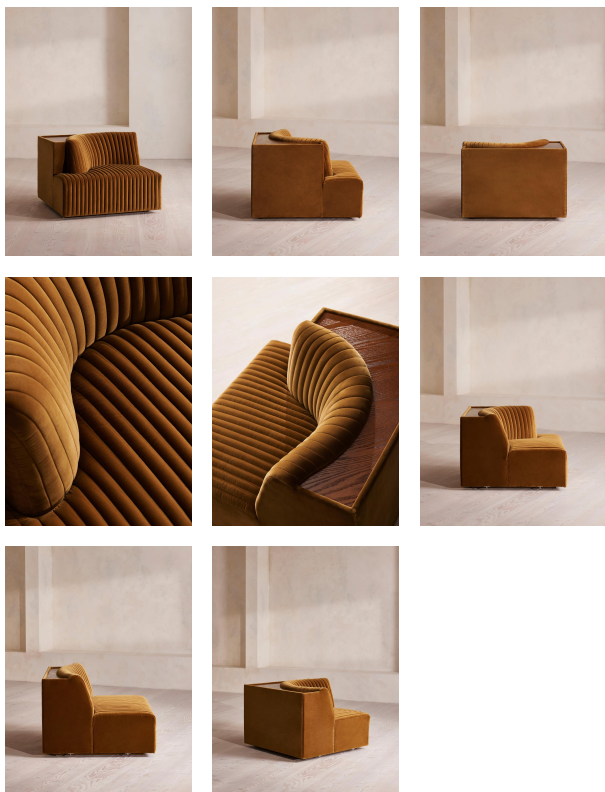

SOHO HOME

Hamish Modular Sofa, Armless Module, Velvet, Mustard

€2,200 Regular

€1,870 Membership

Product details

Channelled velvet upholstery in bespoke shades is mixed with a multi-functional oak inlay shelf made to perch drinks, lamps and other decor on. Filled with curved silhouettes and tactile materials, the interiors of 180 House inspired the design of our Hamish sofa. Made to order in your choice of bespoke colour, its silhouette is defined by channelled velvet upholstery and a wavy backrest, finished with a shelf to perch lamps or drinks on. Choose between three and four-seater or corner configurations to create a layout that's specially built for your space.

Hamish Modular Sofa, Corner Module, Velvet, Mustard

€2,450 Regular

€2,083 Membership

Product details

Channelled velvet upholstery in bespoke shades is mixed with a multi-functional oak inlay shelf made to perch drinks, lamps and other decor on. Filled with curved silhouettes and tactile materials, the interiors of 180 House inspired the design of our Hamish sofa. Made to order in your choice of bespoke colour, its silhouette is defined by channelled velvet upholstery and a wavy backrest, finished with a shelf to perch lamps or drinks on. Choose between three and four-seater or corner configurations to create a layout that's specially built for your space.