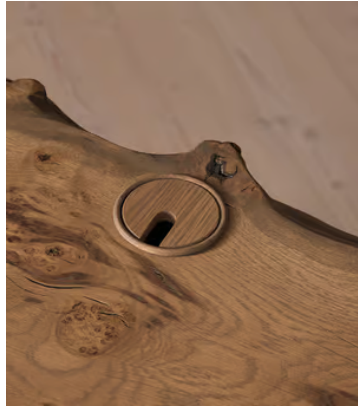

SOHO HOME

Calne Desk, Aged Oak, Grommet, Centre, 190cm

€7,800 Regular price

€6,630 Member price

An heirloom piece built from aged oak with a unique live edge and natural knots.

Inspired by the rustic interiors of Soho Farmhouse, the Calne desk is built to last a lifetime. Made in the UK from British Pippy oak, its solid silhouette is characterised by an unfinished edge, alongside natural knots and cracks that give every piece a one-of-a-kind finish. A cable-management grommet can be placed on the left, right or in the centre to keep your workspace in order.

Dimensions

Dimensions: H75 x W190 x D60cm / H30 x W75 x D24"

Weight: 70kg / 154.3lbs

Details

Assembly required: No

Clearance: 71.5cm

Feet: Plastic glide

Hardware: Steel brace

Available in 4 colours

Aged Oak

Dark Oak

Golden Oak

Light Oak

Available in 5 sizes

75 x 140, Outlet Left (H75 x W190 x D60cm / H30 x W75 x D24")

75 x 140, Outlet Right (H75 x W140 x D60cm / H30 x W55 x D24")