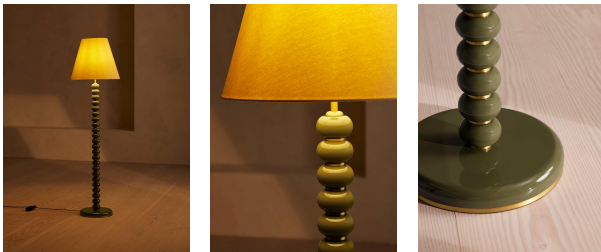

Greyson Floor Lamp, High Gloss Lacquer, Olive

£850

Regular

£723

Membership

Available in

Green

cream

Product details

Designed for Soho House Rome, the Greyson floor lamp is an extension of the Greyson range, featuring a high-gloss lacquered ring base, partitioned with antique brass details and a complementary linen shade. This modernist-inspired style will become a sophisticated addition in the living room or hallway.

- Small floor lamp
- High-gloss lacquered finish with antique brass detail
- Cream slub linen shade
- Designed for Soho House Rome
- Shop the Greyson Floor Lamp in Oak

Dimensions

Product dimensions: H168 x W48 x D48cm / H66 x W19 x D19"