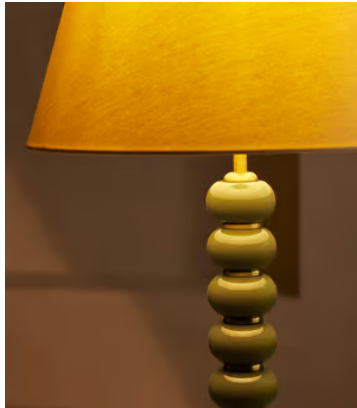

## Greyson Floor Lamp, High Gloss Lacquer, Olive

€1,100 Regular price

€935 Member price

Designed for Soho House Rome, the Greyson floor lamp is an extension of the Greyson range, featuring a high-gloss lacquered ring base, partitioned with antique brass details and a complementary linen shade. This modernist-inspired style will become a sophisticated addition in the living room or hallway.