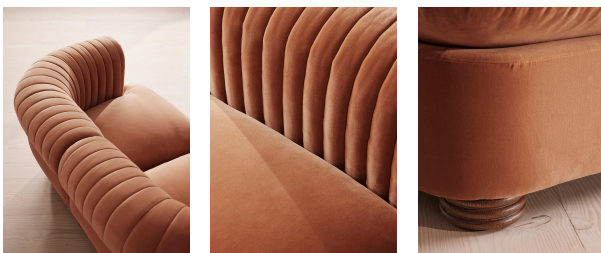

SOHO HOME

Rava Modular Sofa, Three Seater, Velvet, Antique Rose

€4,150 Regular

€3,528 Membership

Sizes

Three Seater Sofa, Four Seater Sofa

Available in

- | | | | |
|---|---------------------|---|-------------------|
|  | Velvet Rust |  | Velvet Lichen |
|  | Velvet Camel |  | Velvet Royal Blue |
|  | Velvet Porcelain |  | Velvet Mustard |
|  | Velvet Olive |  | Velvet Taupe |
|  | Velvet Antique Rose |  | Velvet Grey Blue |
|  | Velvet Chocolate | | |

Product details

A soft, rounded three-seater silhouette with a fluted backrest is fully upholstered in velvet. Fully wrapped in velvet, the multi-functional Rava sofa is inspired by the social spaces in Soho House Nashville. Available fully formed or as separate modules, it pieces together with discrete crocodile clips to offer various seating arrangements to suit your own space.

Fabric: 100% Cotton pile (85% Cotton, 15% Polyester)

Feet: Oak

Filling: Foam, feather and fiber

Frame: Engineered Hardwood

Removable cushions: Yes

Removable legs: No

Seat depth: 70cm

Seat height: 43cm

Seat width: 130cm