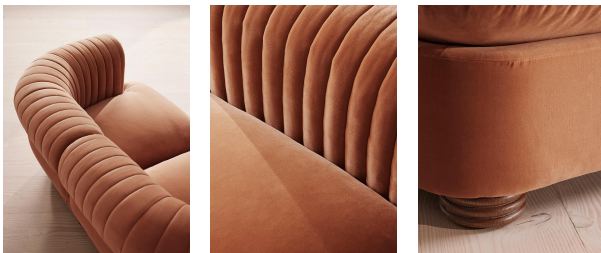

SOHO HOME

Rava Modular Sofa, Three Seater, Velvet, Antique Rose

€4,150 Regular

€3,528 Membership

Sizes

Three Seater Sofa, Four Seater Sofa

Available in

- | | | | |
|---|---------------------|---|-------------------|
|  | Velvet Rust |  | Velvet Lichen |
|  | Velvet Camel |  | Velvet Royal Blue |
|  | Velvet Porcelain |  | Velvet Mustard |
|  | Velvet Olive |  | Velvet Taupe |
|  | Velvet Antique Rose |  | Velvet Grey Blue |
|  | Velvet Chocolate | | |

Product details

A soft, rounded three-seater silhouette with a fluted backrest is fully upholstered in velvet. Fully wrapped in velvet, the multi-functional Rava sofa is inspired by the social spaces in Soho House Nashville. Available fully formed or as separate modules, it pieces together with discrete crocodile clips to offer various seating arrangements to suit your own space.

Fabric: 100% Cotton pile (85% Cotton, 15% Polyester)

Feet: Oak

Filling: Foam, feather and fiber

Frame: Engineered Hardwood

Removable cushions: Yes

Removable legs: No

Seat depth: 70cm

Seat height: 43cm

Seat width: 130cm