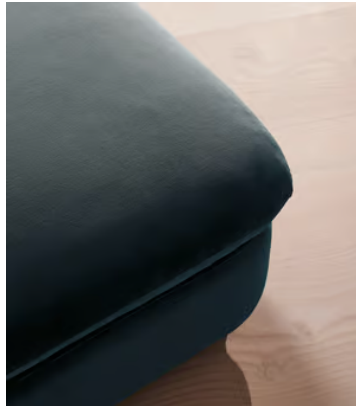

Details

Assembly required: No

Fabric: 100% Cotton pile (85% Cotton, 15% Polyester)

Feet: Oak

Filling: Foam, feather and fiber

Frame: Engineered Hardwood

Removable cushions: No

Removable legs: No

Seat depth: 81cm

Seat height: 43cm

Seat width: 90cm

Care instructions: Professional upholstery cleaning

Available in 10 linens

Bisque

Wheat

Ochre

Sage

Olive

Sienna

Indigo

Antique Rose

Mushroom

Prussian Blue