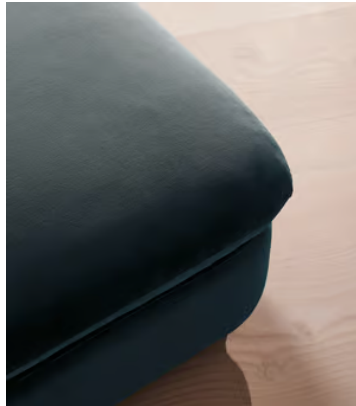

SOHO HOME

Rava Ottoman, Velvet, Grey Blue

€1,300 Regular price

€1,105 Member price

Designed to complement the Rava modular sofa, a square silhouette is softened by curved edges and wrapped in velvet.

Taking cues from the social spaces of Soho House Nashville, this ottoman is designed to complement the Rava modular sofa. Upholstered in velvet that comes in our full made-to-order palette, its square silhouette is rounded at the corners for a soft, comfortable finish.

Dimensions

Product dimensions: H43 x W90 x D81cm / H29 x W76 x D40"

Product weight: 20kg / 44.1lbs

Details

Assembly required: No

Care instructions: Professional upholstery cleaning

Fabric: 100% Cotton pile (85% Cotton, 15% Polyester)

Feet: Oak

Filling: Foam, feather and fiber

Frame: Engineered Hardwood

Removable cushions: No

Removable legs: No

Seat depth: 81cm

Seat height: 43cm

Seat width: 90cm

Available in 11 velvets

Rust

Lichen

Camel

Royal Blue

Porcelain

Mustard

Olive

Taupe

Antique Rose

Grey Blue

Chocolate