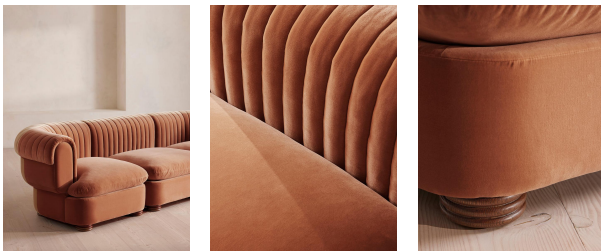

SOHO HOME

Rava Modular Sofa, Four Seater, Velvet, Antique Rose

€5,850 Regular

€4,973 Membership

Available in

- | | | | |
|---|-------------------|---|---------------------|
|  | Velvet Lichen |  | Velvet Camel |
|  | Velvet Royal Blue |  | Velvet Porcelain |
|  | Velvet Mustard |  | Velvet Olive |
|  | Velvet Taupe |  | Velvet Antique Rose |
|  | Velvet Grey Blue |  | Velvet Chocolate |
|  | Velvet Rust | | |

Sizes

Three Seater Sofa, Four Seater Sofa

Product details

A soft, rounded four-seater silhouette with a fluted backrest is fully upholstered in velvet. Fully wrapped in velvet, the multi-functional Rava sofa is inspired by the social spaces in Soho House Nashville. Available fully formed or as separate modules, it pieces together with discrete crocodile clips to offer various seating arrangements to suit your own space.

Fabric: 100% Cotton pile (85% Cotton, 15% Polyester)

Feet: Oak

Filling: Foam, feather and fiber

Frame: Engineered Hardwood

Removable cushions: Yes

Removable legs: No

Seat depth: 70cm

Seat height: 43cm

Seat width: 220cm