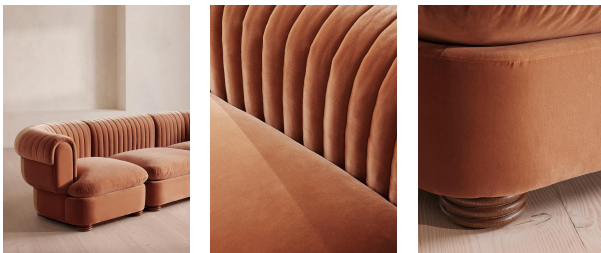

Rava Modular Sofa, Four Seater, Velvet, Antique Rose

€5,950 Regular

€5,058 Membership

Sizes

Three Seater Sofa, Four Seater Sofa

Available in

- | | | | |
|---|---------------------|---|-------------------|
|  | Velvet Rust |  | Velvet Lichen |
|  | Velvet Camel |  | Velvet Royal Blue |
|  | Velvet Porcelain |  | Velvet Mustard |
|  | Velvet Olive |  | Velvet Taupe |
|  | Velvet Antique Rose |  | Velvet Grey Blue |
|  | Velvet Chocolate | | |

Product details

A soft, rounded four-seater silhouette with a fluted backrest is fully upholstered in velvet. Fully wrapped in velvet, the multi-functional Rava sofa is inspired by the social spaces in Soho House Nashville. Available fully formed or as separate modules, it pieces together with discrete crocodile clips to offer various seating arrangements to suit your own space.

Fabric: 100% Cotton pile (85% Cotton, 15% Polyester)

Feet: Oak

Filling: Foam, feather and fiber

Frame: Engineered Hardwood

Removable cushions: Yes

Removable legs: No

Seat depth: 70cm

Seat height: 43cm

Seat width: 220cm