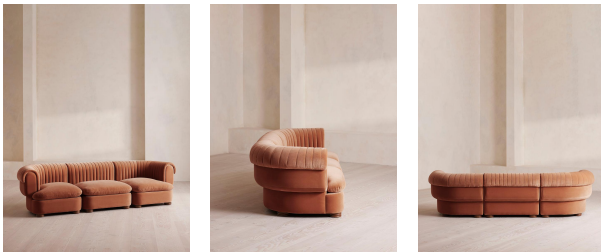

Rava Modular Sofa, Four Seater, Velvet, Antique Rose

€5,950 Regular

€5,058 Membership

Sizes

Three Seater Sofa, Four Seater Sofa

Available in

- | | | | |
|---|---------------------|---|-------------------|
|  | Velvet Rust |  | Velvet Lichen |
|  | Velvet Camel |  | Velvet Royal Blue |
|  | Velvet Porcelain |  | Velvet Mustard |
|  | Velvet Olive |  | Velvet Taupe |
|  | Velvet Antique Rose |  | Velvet Grey Blue |
|  | Velvet Chocolate | | |

Product details

A soft, rounded four-seater silhouette with a fluted backrest is fully upholstered in velvet. Fully wrapped in velvet, the multi-functional Rava sofa is inspired by the social spaces in Soho House Nashville. Available fully formed or as separate modules, it pieces together with discrete crocodile clips to offer various seating arrangements to suit your own space.

Fabric: 100% Cotton pile (85% Cotton, 15% Polyester)

Feet: Oak

Filling: Foam, feather and fiber

Frame: Engineered Hardwood

Removable cushions: Yes

Removable legs: No

Seat depth: 70cm

Seat height: 43cm

Seat width: 220cm