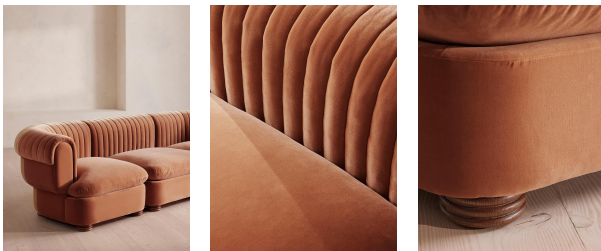

Rava Modular Sofa, Four Seater, Velvet, Antique Rose

€5,950 Regular

€5,058 Membership

Sizes

Three Seater Sofa, Four Seater Sofa

Available in

- | | | | |
|---|---------------------|---|-------------------|
|  | Velvet Rust |  | Velvet Lichen |
|  | Velvet Camel |  | Velvet Royal Blue |
|  | Velvet Porcelain |  | Velvet Mustard |
|  | Velvet Olive |  | Velvet Taupe |
|  | Velvet Antique Rose |  | Velvet Grey Blue |
|  | Velvet Chocolate | | |

Product details

A soft, rounded four-seater silhouette with a fluted backrest is fully upholstered in velvet. Fully wrapped in velvet, the multi-functional Rava sofa is inspired by the social spaces in Soho House Nashville. Available fully formed or as separate modules, it pieces together with discrete crocodile clips to offer various seating arrangements to suit your own space.

Fabric: 100% Cotton pile (85% Cotton, 15% Polyester)

Feet: Oak

Filling: Foam, feather and fiber

Frame: Engineered Hardwood

Removable cushions: Yes

Removable legs: No

Seat depth: 70cm

Seat height: 43cm

Seat width: 220cm