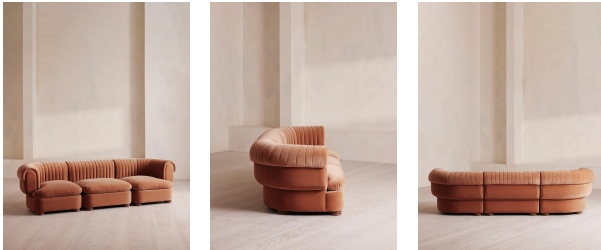

SOHO HOME

Rava Modular Sofa, Four Seater, Velvet, Antique Rose

€5,850 Regular

€4,973 Membership

Available in

- | | | | |
|---|-------------------|---|---------------------|
|  | Velvet Lichen |  | Velvet Camel |
|  | Velvet Royal Blue |  | Velvet Porcelain |
|  | Velvet Mustard |  | Velvet Olive |
|  | Velvet Taupe |  | Velvet Antique Rose |
|  | Velvet Grey Blue |  | Velvet Chocolate |
|  | Velvet Rust | | |

Sizes

Three Seater Sofa, Four Seater Sofa

Product details

A soft, rounded four-seater silhouette with a fluted backrest is fully upholstered in velvet. Fully wrapped in velvet, the multi-functional Rava sofa is inspired by the social spaces in Soho House Nashville. Available fully formed or as separate modules, it pieces together with discrete crocodile clips to offer various seating arrangements to suit your own space.

Fabric: 100% Cotton pile (85% Cotton, 15% Polyester)

Feet: Oak

Filling: Foam, feather and fiber

Frame: Engineered Hardwood

Removable cushions: Yes

Removable legs: No

Seat depth: 70cm

Seat height: 43cm

Seat width: 220cm