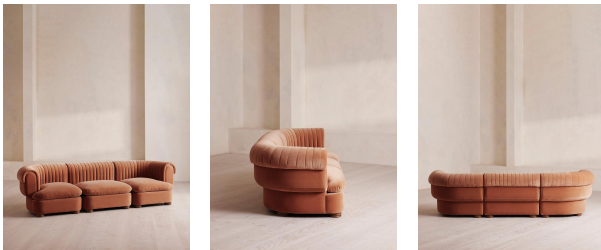

Rava Modular Sofa, Four Seater, Velvet, Antique Rose

€5,950 Regular

€5,058 Membership

Sizes

Three Seater Sofa, Four Seater Sofa

Available in

- | | | | |
|---|---------------------|---|-------------------|
|  | Velvet Rust |  | Velvet Lichen |
|  | Velvet Camel |  | Velvet Royal Blue |
|  | Velvet Porcelain |  | Velvet Mustard |
|  | Velvet Olive |  | Velvet Taupe |
|  | Velvet Antique Rose |  | Velvet Grey Blue |
|  | Velvet Chocolate | | |

Product details

A soft, rounded four-seater silhouette with a fluted backrest is fully upholstered in velvet. Fully wrapped in velvet, the multi-functional Rava sofa is inspired by the social spaces in Soho House Nashville. Available fully formed or as separate modules, it pieces together with discrete crocodile clips to offer various seating arrangements to suit your own space.

Fabric: 100% Cotton pile (85% Cotton, 15% Polyester)

Feet: Oak

Filling: Foam, feather and fiber

Frame: Engineered Hardwood

Removable cushions: Yes

Removable legs: No

Seat depth: 70cm

Seat height: 43cm

Seat width: 220cm