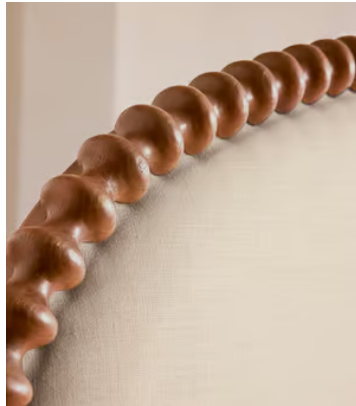

## Mika Bed, Superking, Linen, Bisque

€6,100 Regular price

€5,185 Member price

Fully upholstered in natural linen, a curved headboard surrounded by bobbin detailing creates a focal point for your bedroom.

Mirroring the styles seen in Soho House Nashville with its curved headboard, the Mika bed is carved from solid turned timber surrounded by intricate bobbin detailing. Fully upholstered in natural linen that comes in our full made-to-order palette, it's trimmed with a matching valance.