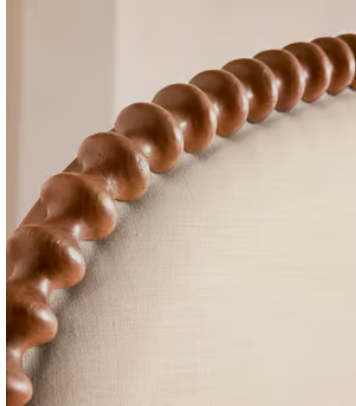

SOHO HOME

Mika Bed, Superking, Linen, Bisque

€6,000 Regular price

€5,100 Member price

Fully upholstered in natural linen, a curved headboard surrounded by bobbin detailing creates a focal point for your bedroom.

Mirroring the styles seen in Soho House Nashville with its curved headboard, the Mika bed is carved from solid turned timber surrounded by intricate bobbin detailing. Fully upholstered in natural linen that comes in our full made-to-order palette, it's trimmed with a matching valance.