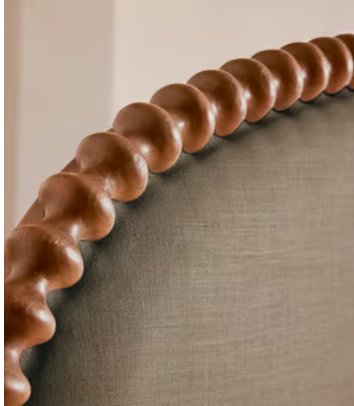

SOHO HOME

Mika Bed, Superking, Linen, Mushroom

€6,000 Regular price

€5,100 Member price

Fully upholstered in natural linen, a curved headboard surrounded by bobbin detailing creates a focal point for your bedroom.

Mirroring the styles seen in Soho House Nashville with its curved headboard, the Mika bed is carved from solid turned timber surrounded by intricate bobbin detailing. Fully upholstered in natural linen that comes in our full made-to-order palette, it's trimmed with a matching valance.